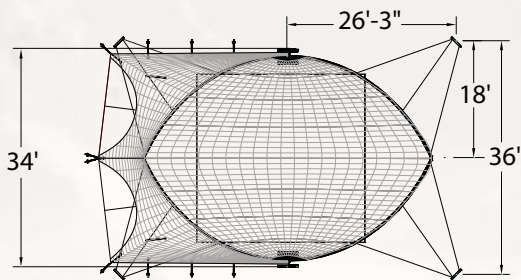

## SA 34

- 49' deep x 34' wide x 18' high, nominal
- Accommodates stages as large as 40' x 25' x 24"
- Set up approximately 2-3 hours with 4 people
- Shipping: weight 1,400 lbs; dimension 2' x 3' x 15'
- All assembly done at ground level