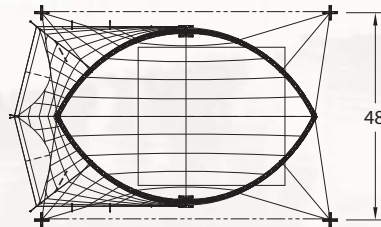

WSSL ARABESQUE STAGECOVER

SA 41

- 65' deep x 41' wide x 18' high, nominal
- Accommodates stages 35' wide by 40' deep
- Set up approximately 3-4 hours with 4 people
- Shipping: weight 2,000 lbs; dimension 3' x 4' x 13'
- All assembly done at ground level