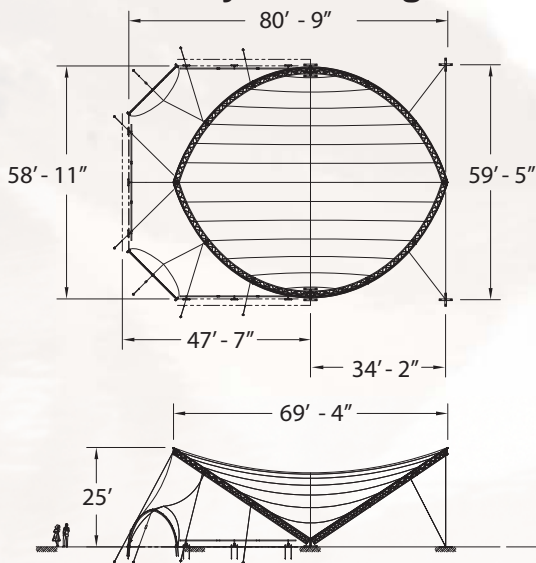

WSSL ARABESQUE STAGECOVER

SA 56

- 81' deep x 56' wide x 25' high, nominal
- Accommodates stages as large as 48' x 48'
- Set-up approximately 4-6 hours with 4 men
- Shipping: weight 3,100 lbs; dimension 3' x 8' x 18'
- All assembly done at ground level