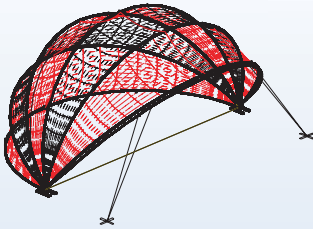

WSSL DOME STAGECOVERS

With great acoustics and excellent sight lines, our attractive SC series is available in four sizes, with the SC-70A large enough to accommodate a full orchestra. From music to theatre, WSSL Dome Stagecovers provide a perfect way to showcase outdoor entertainment of every kind. WSSL Dome Stagecovers are quick and easy to setup and take down.

SC33

- 28' deep x 33' wide x 18' high, nominal
- accommodates stages as large as 24' x 20' x 3' or set up on the stage (with anchorage to ground)
- set-up approximately 2 hours with 4 men
- shipping: weight 800 lbs; dimension 2' x 4' x 18'
- all assembly done at ground level

SC40

- 29' deep x 40' wide x 21' high, nominal
- will accommodate stages as large as 30' x 20' x 3'
- set-up approximately 3-4 hours with 4 men
- shipping: weight 1,200 lbs; dimension 2' x 4' x 20'
- all assembly done at ground level

SC50

- 41' deep x 50' wide x 26' high, nominal
- accommodates stages as large as 40' x 25' x 4'
- set-up approximately 6 hours with 6 men
- shipping: weight 2,900 lbs; dimension 4' x 8' x 20'
- all assembly done at ground level