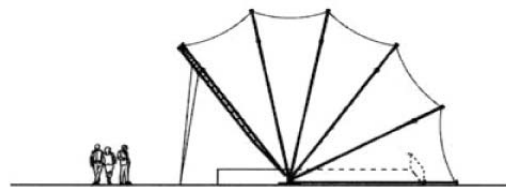

ALL ASSEMBLY DONE AT GROUND LEVEL