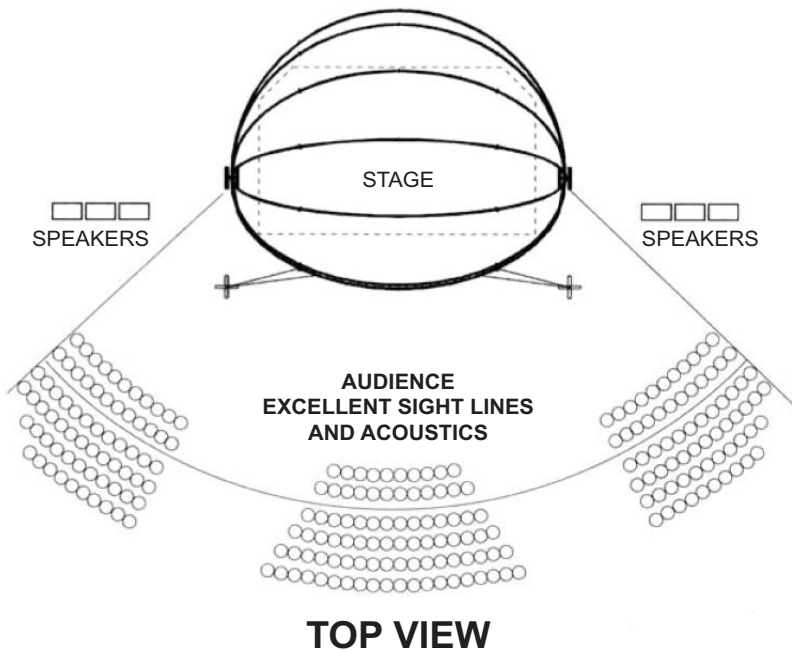

WSSL DOME STAGECOVERS

- Portable, outdoor stagecovers; graceful, dramatic and strong
- Excellent sight lines
- Great acoustic projection
- Fire retardant, waterproof, vinyl polyester fabric; available in opaque white and various attractive colours
- Solid white or striped colours
- Easy to assemble
- Distinctive curved lines
- Five sizes to choose from