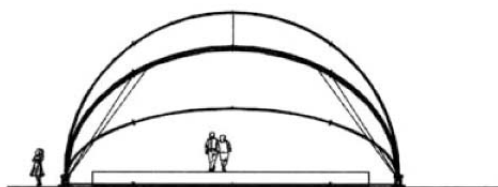

ALL ASSEMBLY DONE AT GROUND LEVEL