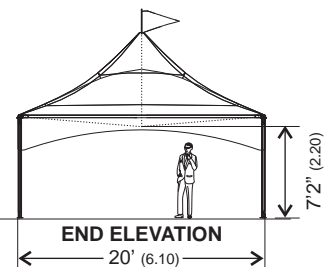

### The WSSL PEAK MARQUEE TENTS

*Elegant, Dramatic,  
Beautiful,*  
**STRONG & STABLE**

Designed and Engineered in 1984 by Kurt Warner P.Eng.

PLAN VIEW

SIDE ELEVATION

END ELEVATION

Wall; Plain  
BATON 10985 STANDARD 11008