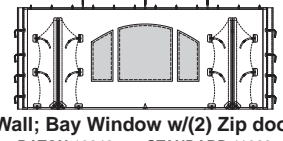

Wall; French Window  
BATON 10997 STANDARD 11021

Wall; Bay Window w/(1) Zip door  
BATON 10996 STANDARD 11020

Wall; French Window w/(2) Zip door  
BATON 12263 STANDARD 12028

Wall; Bay Window  
BATON 11001 STANDARD 11025

CABLE;  
sliding wall  
15': 10674 20': 10673

GUTTER  
with downspout  
20': 10959 30': 11006

Wall; Bay Window w/(2) Zip door  
BATON 10848 STANDARD 11028