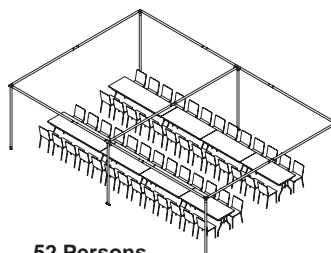

CABLE;  
sliding wall  
15': 10674 20': 10673

GUTTER  
with downspout  
20': 10959 30': 11006

Wall; Bay Window w/(2) Zip door  
BATON 10848 STANDARD 11028

### MQ2030T SEATING SUGGESTIONS

48 Persons  
12.5 sqf per person

52 Persons  
11.5 sqf per person

60 Persons  
10 sqf per person

68 Persons  
8.8 sqf per person