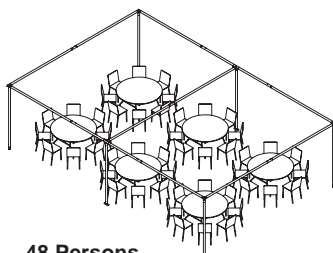

CABLE;  
sliding wall  
15': 10674 20': 10673

GUTTER  
with downspout  
20': 10959 30': 11006

Wall; Bay Window w/(2) Zip door  
BATON 10848 STANDARD 11028

### MQ2030T SEATING SUGGESTIONS

48 Persons  
12.5 sqf per person

52 Persons  
11.5 sqf per person

60 Persons  
10 sqf per person

68 Persons  
8.8 sqf per person