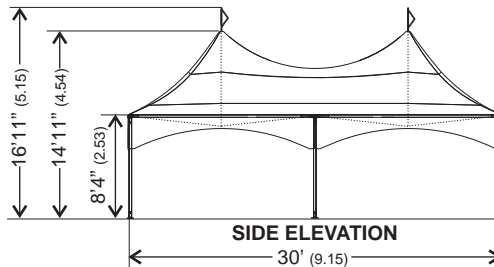

### The WSSL PEAK MARQUEE TENTS

*Elegant, Dramatic,  
Beautiful,*  
**STRONG & STABLE**

Designed and Engineered in 1984 by Kurt Warner P.Eng.

PLAN VIEW

SIDE ELEVATION

END ELEVATION

Wall; Plain  
BATON 10985 STANDARD 11008