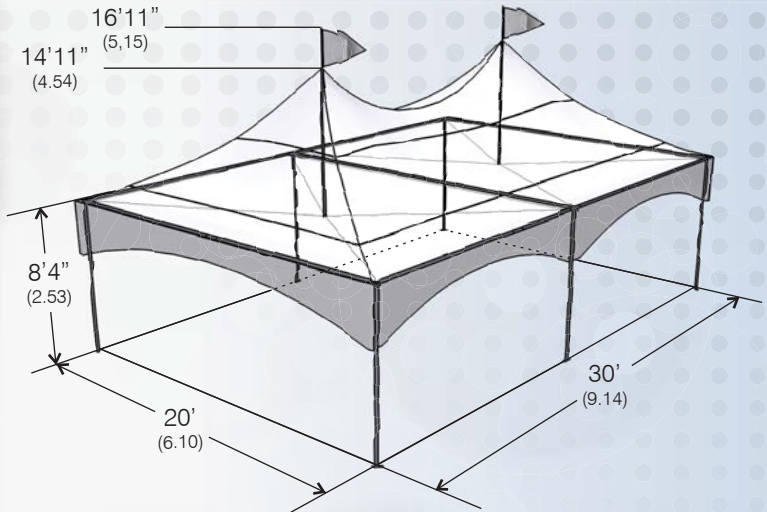

# MQ2030T

**TOTAL AREA: 600 sq. ft. / 55.7 sq. m.**

#### INTERCHANGEABLE PARTS

Through nine sizes from 100 to 1043 sq.ft. streamlining rental inventory.