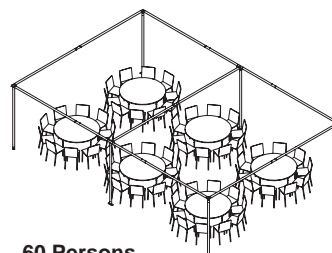

CABLE;  
sliding wall  
15': 10674 20': 10673

GUTTER  
with downspout  
20': 10959 30': 11006

Wall; Bay Window w/(2) Zip door  
BATON 10848 STANDARD 11028

### MQ2030T SEATING SUGGESTIONS

48 Persons  
12.5 sqf per person

52 Persons  
11.5 sqf per person

60 Persons  
10 sqf per person

68 Persons  
8.8 sqf per person