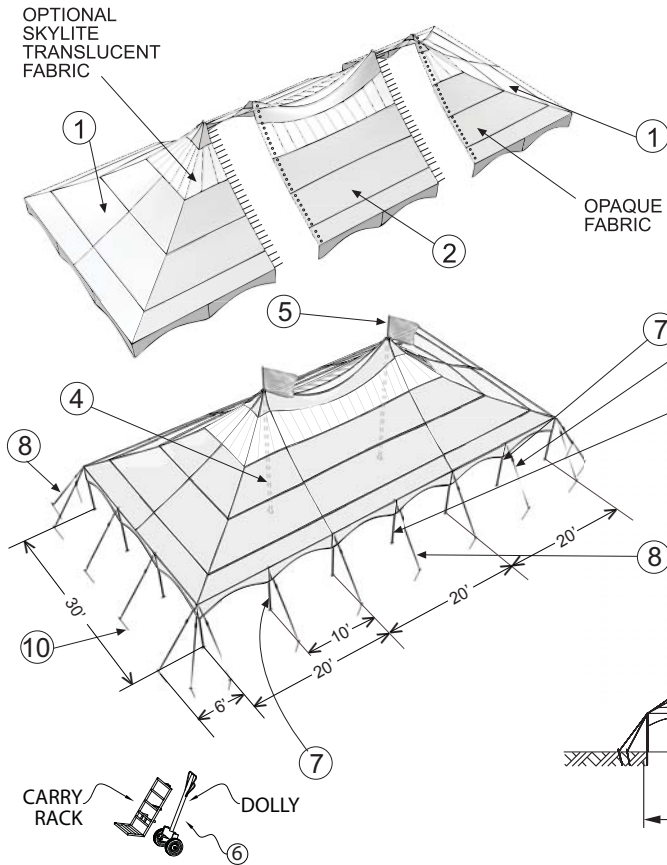

DOLLY with RACK

11103

RACK
11805

QUICK PIN
4062

DOLLY
11846

RACK ATTACHES TO DOLLY FOR EASY SITE HANDLING OF FABRIC BUNDLES AND POLES

Peak Pole Tent™

Elegant, Dramatic, Beautiful

STRONG and STABLE

MODEL PPT30X PEAK POLE TENT

GUYING WITH WEBBING AND RATCHETS FOR MORE ACCURATE FABRIC PRESTRES

SIDE POLES AND WALLS ARE INTERCHANGEABLE WITH WSSL PEAK MARQUEE TENT

			ASSEMBLY #	11733	11732	70801	11734	11735	
PART			WEIGHT lb (kg)	30X40	30X90	30X100	ADD'L 20' MID	ADD'L 30' MID	
①	TOP END 30'X20'	11736	114 (51.7)	2	2	2	-	-	
②	TOP MID 30'X20'	11737	120 (54.5)	-	1	-	1	-	
③	TOP MID 30'X30'	11738	166 (75.5)	-	1	2	-	1	
④	CENTERPOLE	3 PIECE ASSEMBLY	11102	99 (45.0)	1	3	3	1	1
		5 PIECE ASSEMBLY	11170	112 (51.0)					
⑤	FLAGPOLE	10782	2.4 (1.1)	1	3	3	1	1	
⑥	DOLLY, CENTERPOLE	11103	46 (21.0)	1	1	1	-	-	
⑦	SIDE POLE ALUM 2.5"X 8'	10884	11 (5.0)	14	24	26	4	6	
⑧	GUYING RATCHET WEBBING (HOOK)	12065	3.3 (1.5)	22	34	34	4	6	
		11145							
⑩	STAKES 1"X42" TRIBAR	11053	9.2 (4.2)	22	34	34	4	6	
WEIGHT lb (kg)				990 (449)	1872 (849)	1949 (884)	373 (169)	481 (218)	