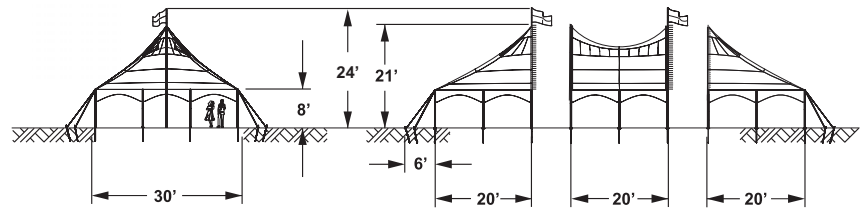

STRONG and STABLE

MODEL PPT30X PEAK POLE TENT

GUYING WITH WEBBING AND RATCHETS FOR MORE ACCURATE FABRIC PRESTRES

SIDE POLES AND WALLS ARE INTERCHANGEABLE WITH WSSL PEAK MARQUEE TENT

			ASSEMBLY #	11733	11732	70801	11734	11735	
PART			WEIGHT lb (kg)	30X40	30X90	30X100	ADD'L 20' MID	ADD'L 30' MID	
①	TOP END 30'X20'	11736	114 (51.7)	2	2	2	-	-	
②	TOP MID 30'X20'	11737	120 (54.5)	-	1	-	1	-	
③	TOP MID 30'X30'	11738	166 (75.5)	-	1	2	-	1	
④	CENTERPOLE	3 PIECE ASSEMBLY	11102	99 (45.0)	1	3	3	1	1
		5 PIECE ASSEMBLY	11170	112 (51.0)					
⑤	FLAGPOLE	10782	2.4 (1.1)	1	3	3	1	1	
⑥	DOLLY, CENTERPOLE	11103	46 (21.0)	1	1	1	-	-	
⑦	SIDE POLE ALUM 2.5"X 8'	10884	11 (5.0)	14	24	26	4	6	
⑧	GUYING RATCHET WEBBING (HOOK)	12065	3.3 (1.5)	22	34	34	4	6	
		11145							
⑩	STAKES 1"X42" TRIBAR	11053	9.2 (4.2)	22	34	34	4	6	
WEIGHT lb (kg)				990 (449)	1872 (849)	1949 (884)	373 (169)	481 (218)	