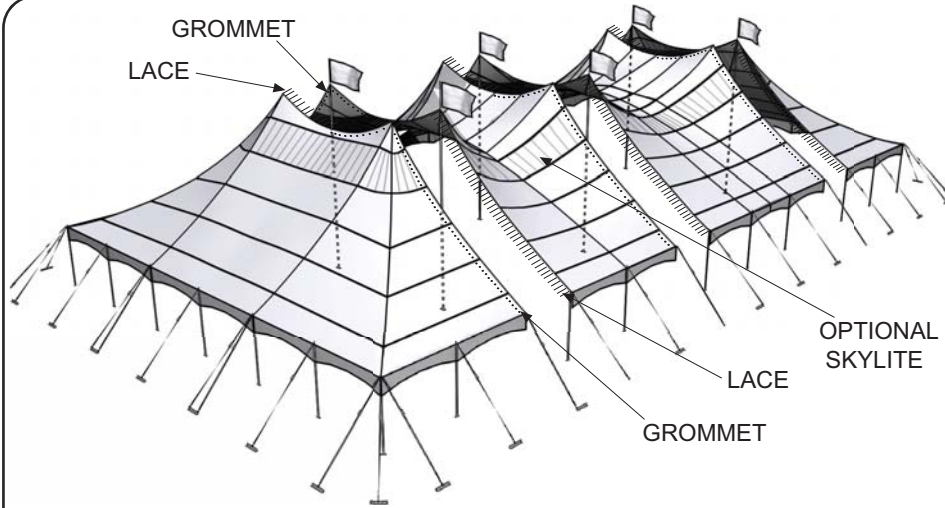

Peak PoleTM Tents

Elegant, Dramatic, Beautiful

STRONG and STABLE

Warner Shelter Systems Limited
Tents and Fabric-Clad Structures

9811 - 44th Street, SE, Calgary, Alberta, Canada T2C 2P7
Phone: (403) 279-7662 or (800) 661-6155; Fax: (403) 236-2633
Website: www.wssl.com • E-mail: warner@wssl.com

Peak POLE Tent Parts

- FABRIC
OPAQUE with SKYLITE
16 - 18 oz. vinyl polyester fire retardant
▶ OPAQUE for summer comfort
▶ SKYLITE for natural lighting
- LACELINES DOUBLE BRAID POLYESTER
GROMMET/LACING ON EACH SEAM
for easy layout and laceup
- COMPUTER DESIGNED SMOOTH CURVES
for elegance and pretensioned stability