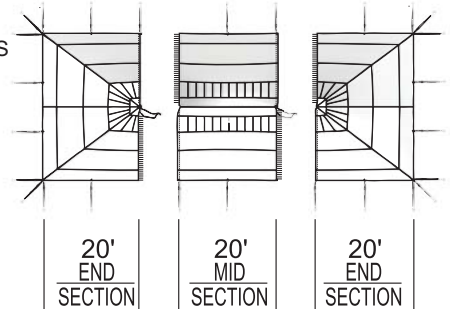

7/8" X 34"

10663

IMPORTANT:

EACH INSTALLATION SITE MUST BE EVALUATED AND THE PROPER SECURING METHOD DETERMINED BY THE INSTALLER. SITE CONDITIONS MAY REQUIRE ANCHORAGE DIFFERENT FROM WHAT IS SUGGESTED HERE.

STRONG and STABLE

MODEL PPT30X PEAK POLE TENT

GUYING WITH WEBBING AND RATCHETS FOR MORE ACCURATE FABRIC PRESTRES

SIDE POLES AND WALLS ARE INTERCHANGEABLE WITH WSSL PEAK MARQUEE TENT

			ASSEMBLY #	11733	11732	70801	11734	11735	
PART			WEIGHT lb (kg)	30X40	30X90	30X100	ADD'L 20' MID	ADD'L 30' MID	
①	TOP END 30'X20'	11736	114 (51.7)	2	2	2	-	-	
②	TOP MID 30'X20'	11737	120 (54.5)	-	1	-	1	-	
③	TOP MID 30'X30'	11738	166 (75.5)	-	1	2	-	1	
④	CENTERPOLE	3 PIECE ASSEMBLY	11102	99 (45.0)	1	3	3	1	1
		5 PIECE ASSEMBLY	11170	112 (51.0)					
⑤	FLAGPOLE	10782	2.4 (1.1)	1	3	3	1	1	
⑥	DOLLY, CENTERPOLE	11103	46 (21.0)	1	1	1	-	-	
⑦	SIDE POLE ALUM 2.5"X 8'	10884	11 (5.0)	14	24	26	4	6	
⑧	GUYING RATCHET WEBBING (HOOK)	12065	3.3 (1.5)	22	34	34	4	6	
		11145							
⑩	STAKES 1"X42" TRIBAR	11053	9.2 (4.2)	22	34	34	4	6	
WEIGHT lb (kg)				990 (449)	1872 (849)	1949 (884)	373 (169)	481 (218)	