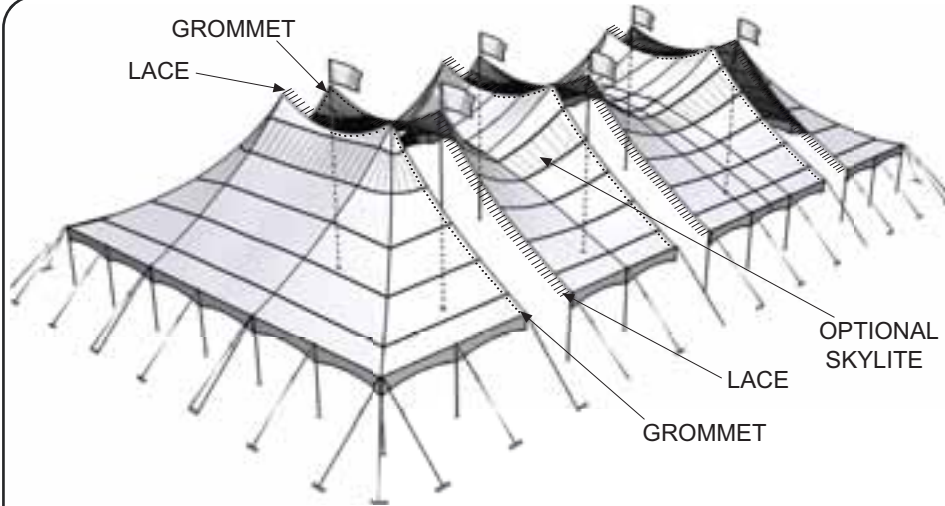

# Peak Pole<sup>TM</sup> Tents

*Elegant, Dramatic, Beautiful*

**STRONG and STABLE**

**Warner Shelter Systems Limited**  
*Tents and Fabric-Clad Structures*

9811 - 44th Street, SE, Calgary, Alberta, Canada T2C 2P7  
Phone: (403) 279-7662 or (800) 661-6155; Fax: (403) 236-2633  
Website: [www.wssl.com](http://www.wssl.com) • E-mail: [warner@wssl.com](mailto:warner@wssl.com)

# Peak POLE Tent Parts

- FABRIC  
OPAQUE with SKYLITE  
16 - 18 oz. vinyl polyester fire retardant  
▶ OPAQUE for summer comfort  
▶ SKYLITE for natural lighting
- LACELINES DOUBLE BRAID POLYESTER GROMMET/LACING ON EACH SEAM for easy layout and laceup
- COMPUTER DESIGNED SMOOTH CURVES for elegance and pretensioned stability

## SIDE POLES

**10884**  
ALUM 2.5"X8'

● Side Poles are interchangeable with Peak Marquee tents

**11764**  
ALUM 2.5"X10'

# PPT60X

*Elegant, Dramatic, Beautiful*  
**STRONG and STABLE**

A great solution for large functions of all types, combining the nostalgic appeal of old-fashioned circus big tops with the advantages of modern technology. Peak Pole Tents may be joined with Peak Marquees using interchangeable side poles, gutters, and walls. Length can be varied by adding or removing mid sections.