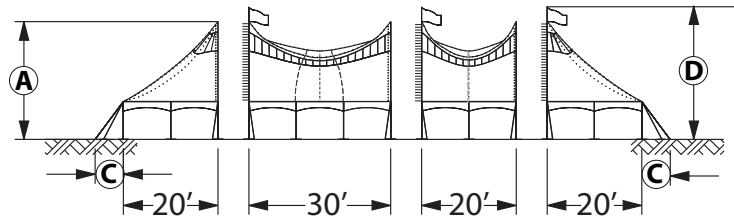

Models available include the 30x, 40x, 80x, and 90x.

## PEAK POLE TENT

	A	B	C	D
8' SIDEPOLE	25'	8'	6'-7'	28'
10' SIDEPOLE	27'	10'	8'-9'	30'

PART		PART #	ASSEMBLY #	70399	70393	70480	20014	20015	
			WEIGHT lb (kg)	60X40	60X60	60X70	ADD'L 20' MID	ADD'L 30' MID	
①	TOP END 60'X20'	11137	251 (114)	2	2	2	-	-	
②	TOP MID 60'X20'	11138	258 (117)	-	1	-	1	-	
③	TOP MID 60'X30'	11136	381 (173)	-	-	1	-	1	
④	CENTERPOLE 3 PIECE ASSEMBLY	11102	105 (47.8)	2	4	4	2	2	
	5 PIECE ASSEMBLY	11170	119 (54)						
⑤	FLAGPOLE	10782	2.8 (1.3)	2	4	4	2	2	
⑥	DOLLY, CENTERPOLE	11103	78 (35.5)	2	2	2	-	-	
⑦	SIDE POLE	ALUM 2.5"X 8'	10884	11 (5.0)	20	24	26	4	6
		ALUM 2.5"X10'	11764	12 (5.6)					
⑧	GUYING RATCHET WEBBING (HOOK) RATCHET WEBBING (LOOP)	12065	5 (2.3)	34	40	42	6	12	
		11145							
⑨	STAKEBAR ANGLE	12239	7.2 (3.3)	28	32	34	4	6	
⑩	STAKES 1"X42" TRIBAR	11053	10.3 (4.7)	84	96	102	12	18	
			WEIGHT lb (kg)	2383 (1081)	3113 (1413)	3347 (1518)	732 (332)	985 (447)	