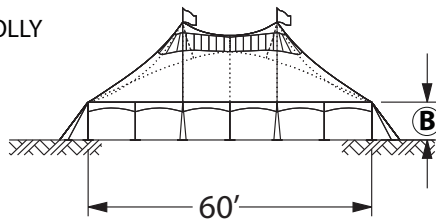

Models available include the 30x, 40x, 80x, and 90x.

## PEAK POLE TENT

	A	B	C	D
8' SIDEPOLE	25'	8'	6'-7'	28'
10' SIDEPOLE	27'	10'	8'-9'	30'

PART		PART #	ASSEMBLY #	70399	70393	70480	20014	20015	
			WEIGHT lb (kg)	60X40	60X60	60X70	ADD'L 20' MID	ADD'L 30' MID	
①	TOP END 60'X20'	11137	251 (114)	2	2	2	-	-	
②	TOP MID 60'X20'	11138	258 (117)	-	1	-	1	-	
③	TOP MID 60'X30'	11136	381 (173)	-	-	1	-	1	
④	CENTERPOLE 3 PIECE ASSEMBLY	11102	105 (47.8)	2	4	4	2	2	
	5 PIECE ASSEMBLY	11170	119 (54)						
⑤	FLAGPOLE	10782	2.8 (1.3)	2	4	4	2	2	
⑥	DOLLY, CENTERPOLE	11103	78 (35.5)	2	2	2	-	-	
⑦	SIDE POLE	ALUM 2.5"X 8'	10884	11 (5.0)	20	24	26	4	6
		ALUM 2.5"X10'	11764	12 (5.6)					
⑧	GUYING RATCHET WEBBING (HOOK) RATCHET WEBBING (LOOP)	12065	5 (2.3)	34	40	42	6	12	
		11145							
⑨	STAKEBAR ANGLE	12239	7.2 (3.3)	28	32	34	4	6	
⑩	STAKES 1"X42" TRIBAR	11053	10.3 (4.7)	84	96	102	12	18	
			WEIGHT lb (kg)	2383 (1081)	3113 (1413)	3347 (1518)	732 (332)	985 (447)	