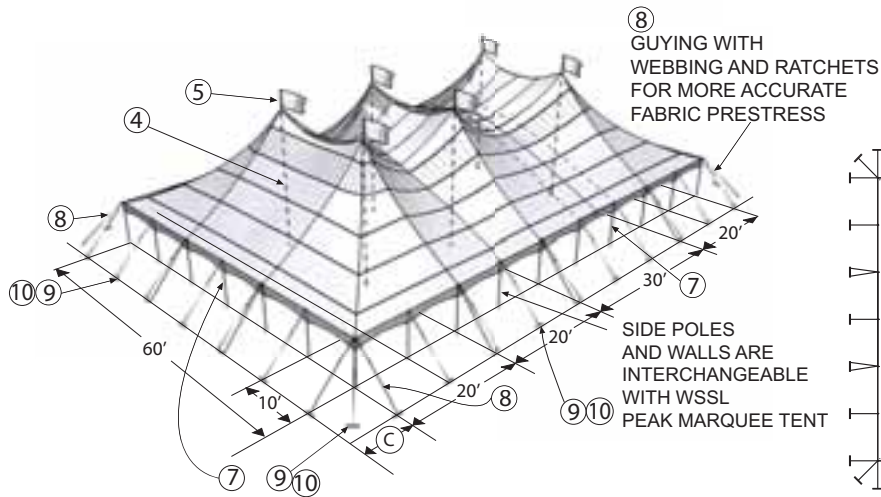

MODEL PPT60X

PEAK POLE TENT

	A	B	C	D
8' SIDEPOLE	25'	8'	6'-7'	28'
10' SIDEPOLE	27'	10'	8'-9'	30'