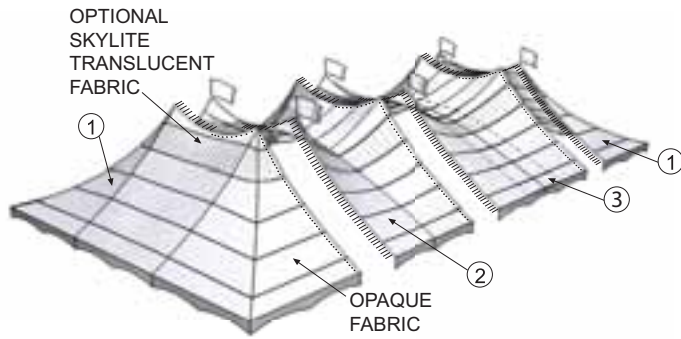

MODEL PPT60X

PEAK POLE TENT

	A	B	C	D
8' SIDEPOLE	25'	8'	6'-7'	28'
10' SIDEPOLE	27'	10'	8'-9'	30'