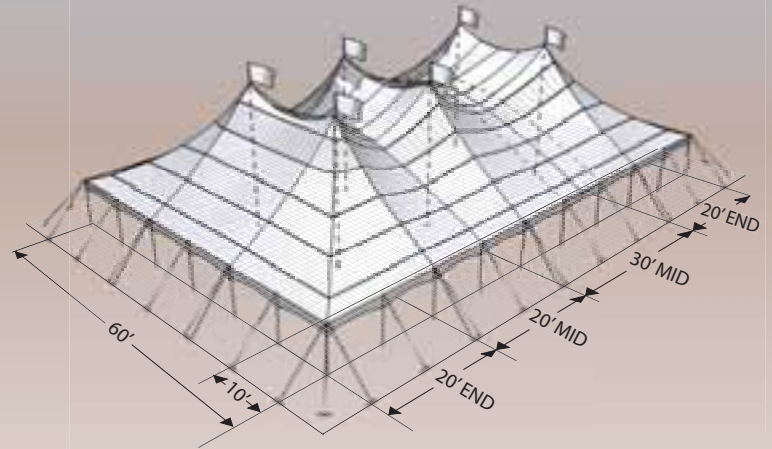

# PPT60X

*Elegant, Dramatic, Beautiful*  
**STRONG and STABLE**

A great solution for large functions of all types, combining the nostalgic appeal of old-fashioned circus big tops with the advantages of modern technology. Peak Pole Tents may be joined with Peak Marquees using interchangeable side poles, gutters, and walls. Length can be varied by adding or removing mid sections.