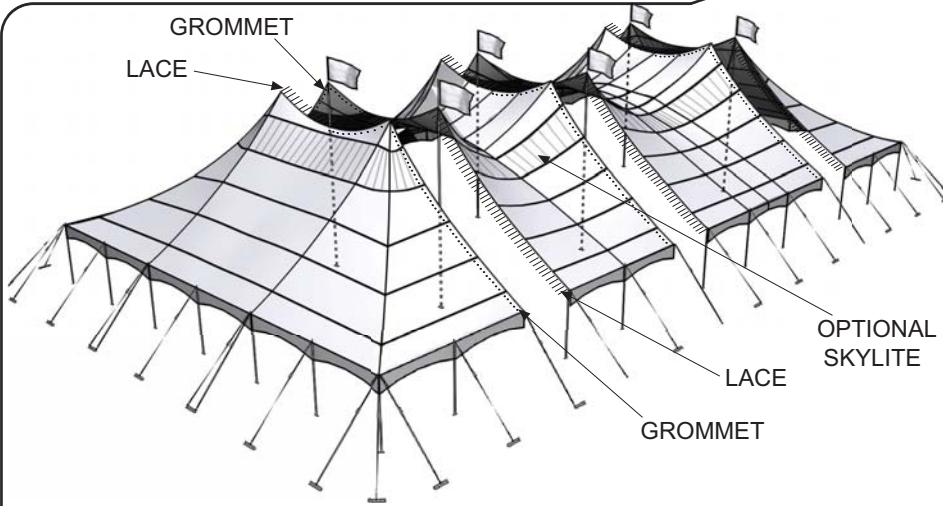

Peak PoleTM Tents

Elegant, Dramatic, Beautiful

STRONG and STABLE

Photo by Special Event Rentals

Photo by Special Event Rentals

Photo by Chapiteau Montreal Inc.

Photo by A - mazing Decor

Peak POLE Tent Parts

- FABRIC
OPAQUE with SKYLITE
16 - 18 oz. vinyl polyester fire retardant
▶ OPAQUE for summer comfort
▶ SKYLITE for natural lighting
- LACELINES DOUBLE BRAID POLYESTER GROMMET/LACING ON EACH SEAM for easy layout and laceup
- COMPUTER DESIGNED SMOOTH CURVES for elegance and pretensioned stability

PPT90X

Elegant, Dramatic, Beautiful
STRONG and STABLE

A great solution for large functions of all types, combining the nostalgic appeal of old-fashioned circus big tops with the advantages of modern technology. Peak Pole Tents may be joined with Peak Marquees using interchangeable side poles, gutters, and walls. Length can be varied by adding or removing mid sections. Models available in 30', 40', 60', and 80' widths.