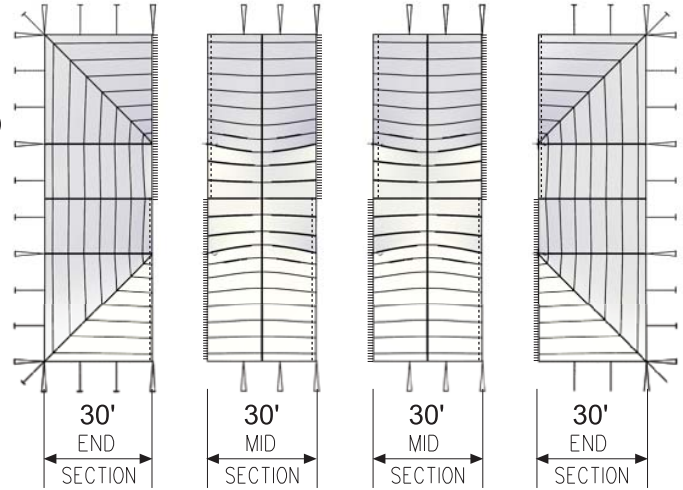

PPT90X

Elegant, Dramatic, Beautiful
STRONG and STABLE

A great solution for large functions of all types, combining the nostalgic appeal of old-fashioned circus big tops with the advantages of modern technology. Peak Pole Tents may be joined with Peak Marquees using interchangeable side poles, gutters, and walls. Length can be varied by adding or removing mid sections. Models available in 30', 40', 60', and 80' widths.

MODEL PPT90X

PEAK POLE TENT

	A	B	C	D
8' SIDEPOLE	30'	8'	6'-7'	33'
10' SIDEPOLE	32'	10'	8'-9'	35'

			ASSEMBLY #	11553	11843	11844	11552
PART			WEIGHT lb (kg)	90X60	90X90	90X120	ADD'L 30' MID
①	TOP END	90'X30'	11549	413 (187.7)	2	2	-
②	TOP MID	90'X30'	11550	420 (190.9)	-	1	2
③	CENTERPOLE	30' ASSEMBLY	11551	154 (70.0)	2	4	6
④	FLAGPOLE		10782	2.4 (1.1)	2	4	6
⑤	DOLLY, CENTERPOLE		11103	46 (21.0)	2	2	2
⑥	SIDE POLE	ALUM 2.5"X 8'	10884	11 (5.0)	30	36	42
		ALUM 2.5"X10'	11764	3.3 (1.5)			
⑦	GUYING	RATCHET WEBBING (HOOK)	12065	3.3 (1.5)	52	62	76
		RATCHET WEBBING (LOOP)	11145				12
⑧	STAKEBAR	ANGLE	12239	5.1 (2.3)	38	44	50
⑨	STAKES	1"X42" TRIBAR	11053	9.2 (4.2)	114	132	150
WEIGHT lb (kg)				3676 (1667.3)	5082 (2305.2)	6376 (2892.2)	1285 (582.8)