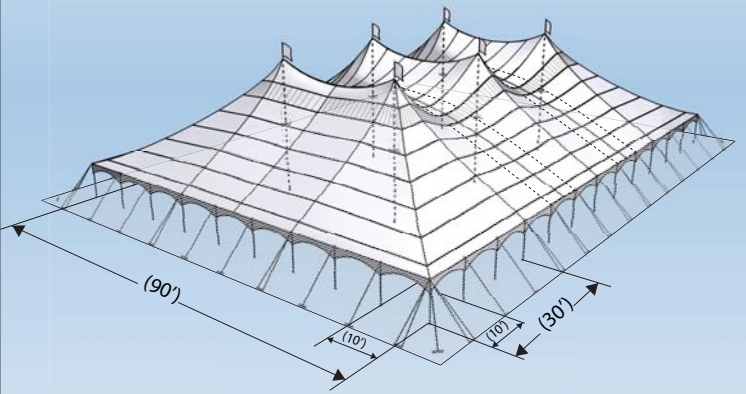

PPT90X

Elegant, Dramatic, Beautiful
STRONG and STABLE

A great solution for large functions of all types, combining the nostalgic appeal of old-fashioned circus big tops with the advantages of modern technology. Peak Pole Tents may be joined with Peak Marquees using interchangeable side poles, gutters, and walls. Length can be varied by adding or removing mid sections. Models available in 30', 40', 60', and 80' widths.

MODEL PPT90X

PEAK POLE TENT

	A	B	C	D
8' SIDEPOLE	30'	8'	6'-7'	33'
10' SIDEPOLE	32'	10'	8'-9'	35'

			ASSEMBLY #	11553	11843	11844	11552
PART			WEIGHT lb (kg)	90X60	90X90	90X120	ADD'L 30' MID
①	TOP END	90'X30'	11549	413 (187.7)	2	2	-
②	TOP MID	90'X30'	11550	420 (190.9)	-	1	2
③	CENTERPOLE	30' ASSEMBLY	11551	154 (70.0)	2	4	6
④	FLAGPOLE		10782	2.4 (1.1)	2	4	6
⑤	DOLLY, CENTERPOLE		11103	46 (21.0)	2	2	2
⑥	SIDE POLE	ALUM 2.5"X 8'	10884	11 (5.0)	30	36	42
		ALUM 2.5"X10'	11764	3.3 (1.5)			
⑦	GUYING	RATCHET WEBBING (HOOK)	12065	3.3 (1.5)	52	62	76
		RATCHET WEBBING (LOOP)	11145				12
⑧	STAKEBAR	ANGLE	12239	5.1 (2.3)	38	44	50
⑨	STAKES	1"X42" TRIBAR	11053	9.2 (4.2)	114	132	150
WEIGHT lb (kg)				3676 (1667.3)	5082 (2305.2)	6376 (2892.2)	1285 (582.8)