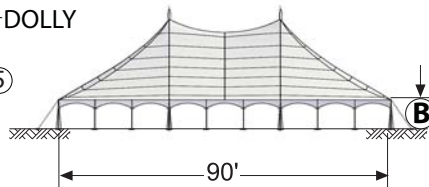

PPT90X

Elegant, Dramatic, Beautiful
STRONG and STABLE

A great solution for large functions of all types, combining the nostalgic appeal of old-fashioned circus big tops with the advantages of modern technology. Peak Pole Tents may be joined with Peak Marquees using interchangeable side poles, gutters, and walls. Length can be varied by adding or removing mid sections. Models available in 30', 40', 60', and 80' widths.

MODEL PPT90X

PEAK POLE TENT

	A	B	C	D
8' SIDEPOLE	30'	8'	6'-7'	33'
10' SIDEPOLE	32'	10'	8'-9'	35'

			ASSEMBLY #	11553	11843	11844	11552
PART			WEIGHT lb (kg)	90X60	90X90	90X120	ADD'L 30' MID
①	TOP END	90'X30'	11549	413 (187.7)	2	2	-
②	TOP MID	90'X30'	11550	420 (190.9)	-	1	2
③	CENTERPOLE	30' ASSEMBLY	11551	154 (70.0)	2	4	6
④	FLAGPOLE		10782	2.4 (1.1)	2	4	6
⑤	DOLLY, CENTERPOLE		11103	46 (21.0)	2	2	2
⑥	SIDE POLE	ALUM 2.5"X 8'	10884	11 (5.0)	30	36	42
		ALUM 2.5"X10'	11764	3.3 (1.5)			
⑦	GUYING	RATCHET WEBBING (HOOK)	12065	3.3 (1.5)	52	62	76
		RATCHET WEBBING (LOOP)	11145				12
⑧	STAKEBAR	ANGLE	12239	5.1 (2.3)	38	44	50
⑨	STAKES	1"X42" TRIBAR	11053	9.2 (4.2)	114	132	150
WEIGHT lb (kg)				3676 (1667.3)	5082 (2305.2)	6376 (2892.2)	1285 (582.8)