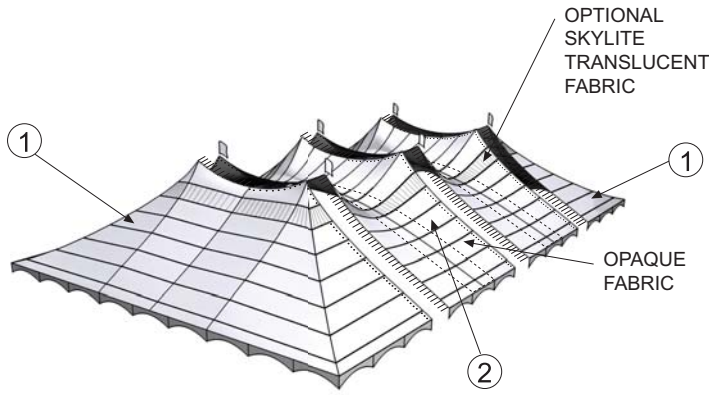

PPT90X

Elegant, Dramatic, Beautiful
STRONG and STABLE

A great solution for large functions of all types, combining the nostalgic appeal of old-fashioned circus big tops with the advantages of modern technology. Peak Pole Tents may be joined with Peak Marquees using interchangeable side poles, gutters, and walls. Length can be varied by adding or removing mid sections. Models available in 30', 40', 60', and 80' widths.

MODEL PPT90X

PEAK POLE TENT

	A	B	C	D
8' SIDEPOLE	30'	8'	6'-7'	33'
10' SIDEPOLE	32'	10'	8'-9'	35'

			ASSEMBLY #	11553	11843	11844	11552
PART			WEIGHT lb (kg)	90X60	90X90	90X120	ADD'L 30' MID
①	TOP END	90'X30'	11549	413 (187.7)	2	2	-
②	TOP MID	90'X30'	11550	420 (190.9)	-	1	2
③	CENTERPOLE	30' ASSEMBLY	11551	154 (70.0)	2	4	6
④	FLAGPOLE		10782	2.4 (1.1)	2	4	6
⑤	DOLLY, CENTERPOLE		11103	46 (21.0)	2	2	2
⑥	SIDE POLE	ALUM 2.5"X 8'	10884	11 (5.0)	30	36	42
		ALUM 2.5"X10'	11764	3.3 (1.5)			
⑦	GUYING	RATCHET WEBBING (HOOK)	12065	3.3 (1.5)	52	62	76
		RATCHET WEBBING (LOOP)	11145				12
⑧	STAKEBAR	ANGLE	12239	5.1 (2.3)	38	44	50
⑨	STAKES	1"X42" TRIBAR	11053	9.2 (4.2)	114	132	150
WEIGHT lb (kg)				3676 (1667.3)	5082 (2305.2)	6376 (2892.2)	1285 (582.8)