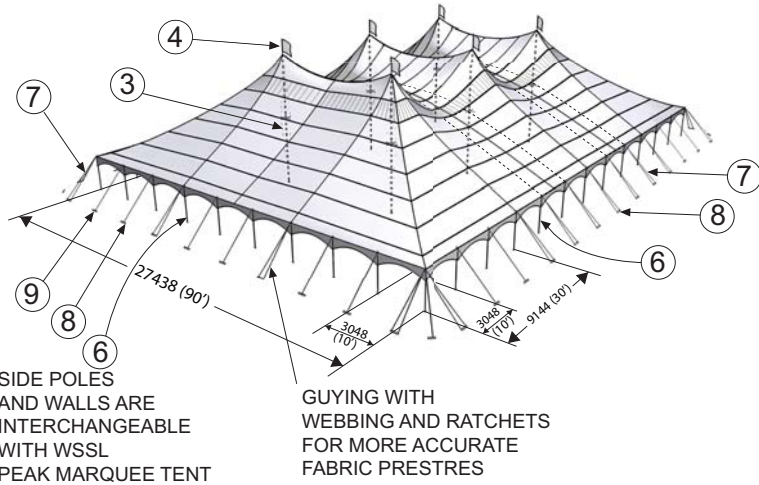

PPT90X

Elegant, Dramatic, Beautiful
STRONG and STABLE

A great solution for large functions of all types, combining the nostalgic appeal of old-fashioned circus big tops with the advantages of modern technology. Peak Pole Tents may be joined with Peak Marquees using interchangeable side poles, gutters, and walls. Length can be varied by adding or removing mid sections. Models available in 30', 40', 60', and 80' widths.

MODEL PPT90X

PEAK POLE TENT

	A	B	C	D
8' SIDEPOLE	30'	8'	6'-7'	33'
10' SIDEPOLE	32'	10'	8'-9'	35'

			ASSEMBLY #	11553	11843	11844	11552
PART			WEIGHT lb (kg)	90X60	90X90	90X120	ADD'L 30' MID
①	TOP END	90'X30'	11549	413 (187.7)	2	2	-
②	TOP MID	90'X30'	11550	420 (190.9)	-	1	2
③	CENTERPOLE	30' ASSEMBLY	11551	154 (70.0)	2	4	6
④	FLAGPOLE		10782	2.4 (1.1)	2	4	6
⑤	DOLLY, CENTERPOLE		11103	46 (21.0)	2	2	2
⑥	SIDE POLE	ALUM 2.5"X 8'	10884	11 (5.0)	30	36	42
		ALUM 2.5"X10'	11764	3.3 (1.5)			
⑦	GUYING	RATCHET WEBBING (HOOK)	12065	3.3 (1.5)	52	62	76
		RATCHET WEBBING (LOOP)	11145				12
⑧	STAKEBAR	ANGLE	12239	5.1 (2.3)	38	44	50
⑨	STAKES	1"X42" TRIBAR	11053	9.2 (4.2)	114	132	150
WEIGHT lb (kg)				3676 (1667.3)	5082 (2305.2)	6376 (2892.2)	1285 (582.8)