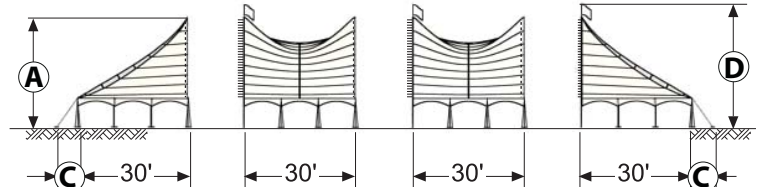

PPT90X

Elegant, Dramatic, Beautiful
STRONG and STABLE

A great solution for large functions of all types, combining the nostalgic appeal of old-fashioned circus big tops with the advantages of modern technology. Peak Pole Tents may be joined with Peak Marquees using interchangeable side poles, gutters, and walls. Length can be varied by adding or removing mid sections. Models available in 30', 40', 60', and 80' widths.

MODEL PPT90X

PEAK POLE TENT

	A	B	C	D
8' SIDEPOLE	30'	8'	6'-7'	33'
10' SIDEPOLE	32'	10'	8'-9'	35'

			ASSEMBLY #	11553	11843	11844	11552
PART			WEIGHT lb (kg)	90X60	90X90	90X120	ADD'L 30' MID
①	TOP END	90'X30'	11549	413 (187.7)	2	2	-
②	TOP MID	90'X30'	11550	420 (190.9)	-	1	2
③	CENTERPOLE	30' ASSEMBLY	11551	154 (70.0)	2	4	6
④	FLAGPOLE		10782	2.4 (1.1)	2	4	6
⑤	DOLLY, CENTERPOLE		11103	46 (21.0)	2	2	2
⑥	SIDE POLE	ALUM 2.5"X 8'	10884	11 (5.0)	30	36	42
		ALUM 2.5"X10'	11764	3.3 (1.5)			
⑦	GUYING	RATCHET WEBBING (HOOK)	12065	3.3 (1.5)	52	62	76
		RATCHET WEBBING (LOOP)	11145				12
⑧	STAKEBAR	ANGLE	12239	5.1 (2.3)	38	44	50
⑨	STAKES	1"X42" TRIBAR	11053	9.2 (4.2)	114	132	150
WEIGHT lb (kg)				3676 (1667.3)	5082 (2305.2)	6376 (2892.2)	1285 (582.8)