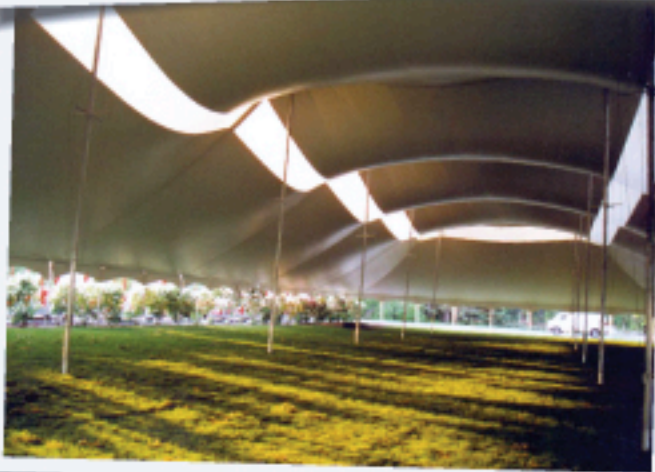

Tents for your Events

PEAK POLE TENT

PPT60X

Elegant, Dramatic, Beautiful
STRONG and STABLE

A great solution for large functions of all types, combining the nostalgic appeal of old-fashioned circus big tops with the advantages of modern technology. Peak Pole Tents may be joined with Peak Marquees using interchangeable side poles, gutters, and walls. Length can be varied by adding or removing mid sections.

Models available include the 30x, 40x, 80x, and 90x.

MODEL PPT60X PEAK POLE TENT

	A	B	C	D
8' SIDEPOLE	25'	8'	6'-7'	28'
10' SIDEPOLE	27'	10'	8'-9'	30'

		ASSEMBLY #	70399	70393	70480	20014	20015		
PART		PART #	WEIGHT lb (kg)	60X40	60X60	60X70	ADD'L 20' MID	ADD'L 30' MID	
①	TOP END 60'X20'	11137	251 (114)	2	2	2	-	-	
②	TOP MID 60'X20'	11138	258 (117)	-	1	-	1	-	
③	TOP MID 60'X30'	11136	381 (173)	-	-	1	-	1	
④	CENTERPOLE	3 PIECE ASSEMBLY	11102	105 (47.8)	2	4	4	2	2
		5 PIECE ASSEMBLY	11170	119 (54)					
⑤	FLAGPOLE	10782	2.8 (1.3)	2	4	4	2	2	
⑥	DOLLY, CENTERPOLE	11103	78 (35.5)	2	2	2	-	-	
⑦	SIDE POLE	ALUM 2.5"X 8'	10884	11 (5.0)	20	24	26	4	6
		ALUM 2.5"X10'	11764	12 (5.6)					
⑧	GUYING	RATCHET WEBBING (HOOK)	12065	5 (2.3)	34	40	42	6	12
		RATCHET WEBBING (LOOP)	11145						
⑨	STAKEBAR	ANGLE	12239	7.2 (3.3)	28	32	34	4	6
⑩	STAKES	1"X42" TRIBAR	11053	10.3 (4.7)	84	96	102	12	18
			WEIGHT lb (kg)	2383 (1081)	3113 (1413)	3347 (1518)	732 (332)	985 (447)	

Tents for your Events

PEAK POLE TENT

PPT80X

Elegant, Dramatic, Beautiful
STRONG and STABLE

A great solution for large functions of all types, combining the nostalgic appeal of old-fashioned circus big tops with the advantages of modern technology. Peak Pole Tents may be joined with Peak Marquees using interchangeable side poles, gutters, and walls. Length can be varied by adding or removing mid sections.