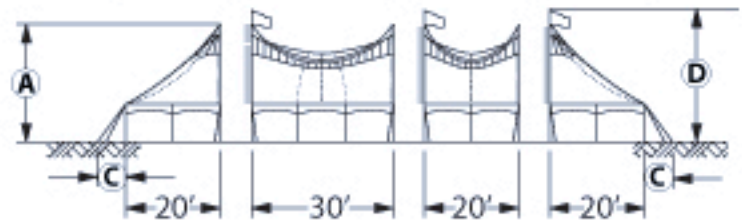

			ASSEMBLY #	20016	20018	20019	20006	20017
PART	PART #	WEIGHT lb (kg)	40X40	40X60	40X80	40X100	ADD'L 20' MID	
① TOP END 40'X20'	11076	184.3 (86.6)	2	2	2	2	-	
② TOP MID 40'X20'	11077	198.8 (90.2)	-	1	2	3	1	
③ CENTERPOLE	3 PIECE ASSEMBLY	11102	105 (47.8)	1	2	3	4	1
	5 PIECE ASSEMBLY	11170	119 (54)					
④ FLAGPOLE	10782	2.8 (1.3)	1	2	3	4	1	
⑤ DOLLY, CENTERPOLE	11103	78 (35.5)	1	1	1	1	-	
⑥ SIDE POLE	ALUM 2.5"X 8'	10884	11 (5.0)	16	20	24	28	4
	ALUM 2.5"X10'	11764	12 (5.6)					
⑦ GUYING	RATCHET WEBBING (HOOK)	12065	5 (2.3)	24	28	32	36	4
	RATCHET WEBBING (LOOP)	11145						
⑧ STAKEBAR	ANGLE	12239	7.2 (3.3)	24	28	32	36	4
⑨ STAKES	1"X42" TRIBAR	11053	10.3 (4.7)	48	56	64	72	8
			WEIGHT lb (kg)	1545.4 (701)	2043.7 (927)	2542 (1153)	3042.3 (1380)	398.2 (226)

Models available include the 30x, 40x, 80x, and 90x.

MODEL PPT60X PEAK POLE TENT

	A	B	C	D
8' SIDEPOLE	25'	8'	6'-7'	28'
10' SIDEPOLE	27'	10'	8'-9'	30'

		ASSEMBLY #	70399	70393	70480	20014	20015		
PART		PART #	WEIGHT lb (kg)	60X40	60X60	60X70	ADD'L 20' MID	ADD'L 30' MID	
①	TOP END 60'X20'	11137	251 (114)	2	2	2	-	-	
②	TOP MID 60'X20'	11138	258 (117)	-	1	-	1	-	
③	TOP MID 60'X30'	11136	381 (173)	-	-	1	-	1	
④	CENTERPOLE	3 PIECE ASSEMBLY	11102	105 (47.8)	2	4	4	2	2
		5 PIECE ASSEMBLY	11170	119 (54)					
⑤	FLAGPOLE	10782	2.8 (1.3)	2	4	4	2	2	
⑥	DOLLY, CENTERPOLE	11103	78 (35.5)	2	2	2	-	-	
⑦	SIDE POLE	ALUM 2.5"X 8'	10884	11 (5.0)	20	24	26	4	6
		ALUM 2.5"X10'	11764	12 (5.6)					
⑧	GUYING	RATCHET WEBBING (HOOK)	12065	5 (2.3)	34	40	42	6	12
		RATCHET WEBBING (LOOP)	11145						
⑨	STAKEBAR	ANGLE	12239	7.2 (3.3)	28	32	34	4	6
⑩	STAKES	1"X42" TRIBAR	11053	10.3 (4.7)	84	96	102	12	18
			WEIGHT lb (kg)	2383 (1081)	3113 (1413)	3347 (1518)	732 (332)	985 (447)	