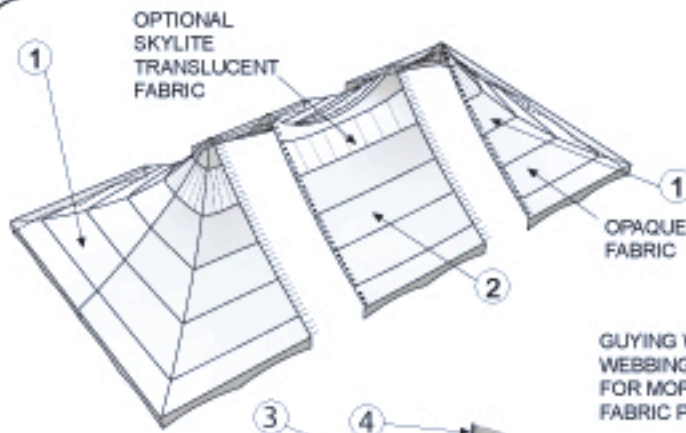

Tents for your Events

PEAK POLE TENT

PPT40X

Elegant, Dramatic, Beautiful
STRONG and STABLE

A great solution for large functions of all types, combining the nostalgic appeal of old-fashioned circus big tops with the advantages of modern technology. Peak Pole Tents may be joined with Peak Marquees using interchangeable side poles, gutters, and walls. Length can be varied by adding or removing mid sections.

Models available include the 30x, 60x, 80x, and 90x.

MODEL PPT40X

PEAK POLE TENT

GUYING WITH WEBBING AND RATCHETS FOR MORE ACCURATE FABRIC PRESTRESS

	A	B	C	D
8' SIDEPOLE	25'	8'	6'-7'	28'
10' SIDEPOLE	27'	10'	8'-9'	30'