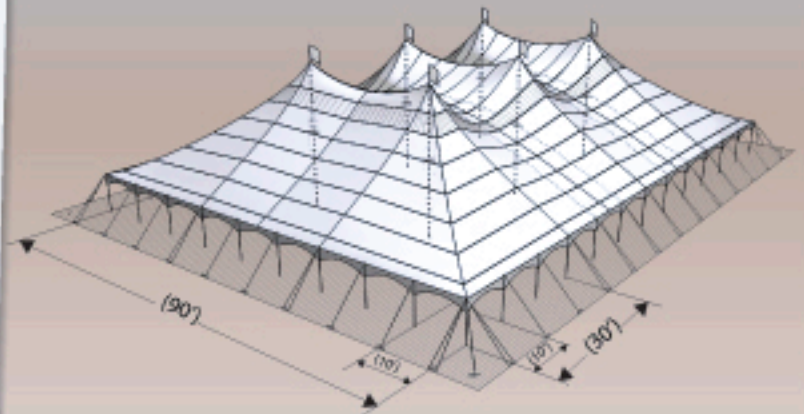

Tents for your Events

PEAK POLE TENT

PPT80X

Elegant, Dramatic, Beautiful
STRONG and STABLE

A great solution for large functions of all types, combining the nostalgic appeal of old-fashioned circus big tops with the advantages of modern technology. Peak Pole Tents may be joined with Peak Marquees using interchangeable side poles, gutters, and walls. Length can be varied by adding or removing mid sections.

Models available include the 30x, 40x, 60x, and 90x.

MODEL PPT80X

PEAK POLE TENT

	A	B	C	D
8' SIDEPOLE	25'	8'	6'-7'	28'
10' SIDEPOLE	27'	10'	8'-9'	30'

			ASSEMBLY #	70784	70775	70777	14497
PART			PART #	80X60	80X90	80X120	ADD'L 30' MID
①	TOP END 80'X30'	12381	WEIGHT lb (kg)	516 (234.2)	2	2	-
②	TOP MID 80'X30'	12382		553 (250.8)	-	1	2
③	CENTERPOLE 30' ASSEMBLY	11551		154 (70.0)	2	4	6
④	FLAGPOLE	10782		2.4 (1.1)	2	4	6
⑤	DOLLY, CENTERPOLE	11103		46 (21.0)	2	2	2
⑥	SIDE POLE	ALUM 2.5"X 8'	10884	11 (5.0)	28	34	40
		ALUM 2.5"X10'	11764	3.3 (1.5)			
⑦	GUYING	RATCHET WEBBING (HOOK)	12065	3.3 (1.5)	50	62	74
		RATCHET WEBBING (LOOP)	11145				
⑧	STAKEBAR	ANGLE	12239	5.1 (2.3)	36	42	48
⑨	STAKES	1"X42" TRIBAR	11053	9.2 (4.2)	108	126	144
			WEIGHT lb (kg)	3503 (1589)	4771 (2164)	6038 (2739)	1261 (572)

Tents for your Events

PEAK POLE TENT

PPT90X

Elegant, Dramatic, Beautiful
STRONG and STABLE

A great solution for large functions of all types, combining the nostalgic appeal of old-fashioned circus big tops with the advantages of modern technology. Peak Pole Tents may be joined with Peak Marquees using interchangeable side poles, gutters, and walls. Length can be varied by adding or removing mid sections.