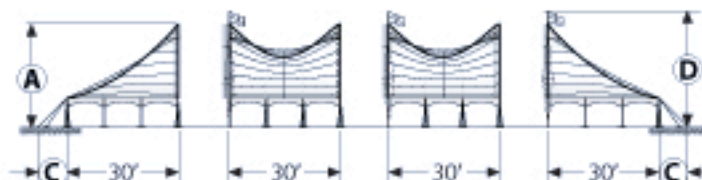

Models available include the 30x, 40x, 60x, and 90x.

MODEL PPT80X

PEAK POLE TENT

	A	B	C	D
8' SIDEPOLE	25'	8'	6'-7'	28'
10' SIDEPOLE	27'	10'	8'-9'	30'

			ASSEMBLY #	70784	70775	70777	14497
PART			PART #	80X60	80X90	80X120	ADD'L 30' MID
①	TOP END 80'X30'	12381	WEIGHT lb (kg)	516 (234.2)	2	2	-
②	TOP MID 80'X30'	12382		553 (250.8)	-	1	2
③	CENTERPOLE 30' ASSEMBLY	11551		154 (70.0)	2	4	6
④	FLAGPOLE	10782		2.4 (1.1)	2	4	6
⑤	DOLLY, CENTERPOLE	11103		46 (21.0)	2	2	2
⑥	SIDE POLE	ALUM 2.5"X 8'	10884	11 (5.0)	28	34	40
		ALUM 2.5"X10'	11764	3.3 (1.5)			
⑦	GUYING	RATCHET WEBBING (HOOK)	12065	3.3 (1.5)	50	62	74
		RATCHET WEBBING (LOOP)	11145				
⑧	STAKEBAR	ANGLE	12239	5.1 (2.3)	36	42	48
⑨	STAKES	1"X42" TRIBAR	11053	9.2 (4.2)	108	126	144
			WEIGHT lb (kg)	3503 (1589)	4771 (2164)	6038 (2739)	1261 (572)

Models available include the 30x, 40x, 60x, and 80x.

MODEL PPT90X PEAK POLE TENT

	A	B	C	D
8' SIDEPOLE	30'	8'	6'-7'	33'
10' SIDEPOLE	32'	10'	8'-9'	35'

			ASSEMBLY #	11553	11843	11844	11552	
PART			WEIGHT lb (kg)	90X60	90X90	90X120	ADD'L 30' MID	
①	TOP END 90'X30'	11549	413 (187.7)	2	2	2	-	
②	TOP MID 90'X30'	11550	420 (190.9)	-	1	2	1	
③	CENTERPOLE 30' ASSEMBLY	11551	154 (70.0)	2	4	6	2	
④	FLAGPOLE	10782	2.4 (1.1)	2	4	6	2	
⑤	DOLLY, CENTERPOLE	11103	46 (21.0)	2	2	2	-	
⑥	SIDE POLE	ALUM 2.5"X 8'	10884	11 (5.0)	30	36	42	6
		ALUM 2.5"X10'	11764	3.3 (1.5)				
⑦	GUYING	RATCHET WEBBING (HOOK)	12065	3.3 (1.5)	52	62	76	12
		RATCHET WEBBING (LOOP)	11145					
⑧	STAKEBAR ANGLE	12239	5.1 (2.3)	38	44	50	6	
⑨	STAKES 1"X42" TRIBAR	11053	9.2 (4.2)	114	132	150	18	
WEIGHT lb (kg)				3676 (1667.3)	5082 (2305.2)	6376 (2892.2)	1285 (582.8)	