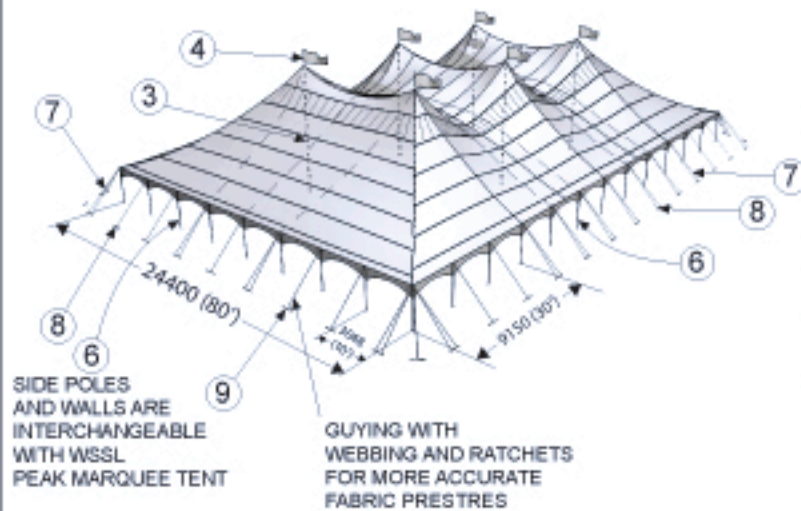

Models available include the 30x, 40x, 60x, and 90x.

MODEL PPT80X

PEAK POLE TENT

	A	B	C	D
8' SIDEPOLE	25'	8'	6'-7'	28'
10' SIDEPOLE	27'	10'	8'-9'	30'

			ASSEMBLY #	70784	70775	70777	14497
PART			PART #	80X60	80X90	80X120	ADD'L 30' MID
①	TOP END 80'X30'	12381	WEIGHT lb (kg)	516 (234.2)	2	2	-
②	TOP MID 80'X30'	12382		553 (250.8)	-	1	2
③	CENTERPOLE 30' ASSEMBLY	11551		154 (70.0)	2	4	6
④	FLAGPOLE	10782		2.4 (1.1)	2	4	6
⑤	DOLLY, CENTERPOLE	11103		46 (21.0)	2	2	2
⑥	SIDE POLE	ALUM 2.5"X 8'	10884	11 (5.0)	28	34	40
		ALUM 2.5"X10'	11764	3.3 (1.5)			
⑦	GUYING	RATCHET WEBBING (HOOK)	12065	3.3 (1.5)	50	62	74
		RATCHET WEBBING (LOOP)	11145				
⑧	STAKEBAR	ANGLE	12239	5.1 (2.3)	36	42	48
⑨	STAKES	1"X42" TRIBAR	11053	9.2 (4.2)	108	126	144
			WEIGHT lb (kg)	3503 (1589)	4771 (2164)	6038 (2739)	1261 (572)

Models available include the 30x, 40x, 60x, and 80x.

MODEL PPT90X PEAK POLE TENT

	A	B	C	D
8' SIDEPOLE	30'	8'	6'-7'	33'
10' SIDEPOLE	32'	10'	8'-9'	35'

			ASSEMBLY #	11553	11843	11844	11552	
PART			WEIGHT lb (kg)	90X60	90X90	90X120	ADD'L 30' MID	
①	TOP END 90'X30'	11549	413 (187.7)	2	2	2	-	
②	TOP MID 90'X30'	11550	420 (190.9)	-	1	2	1	
③	CENTERPOLE 30' ASSEMBLY	11551	154 (70.0)	2	4	6	2	
④	FLAGPOLE	10782	2.4 (1.1)	2	4	6	2	
⑤	DOLLY, CENTERPOLE	11103	46 (21.0)	2	2	2	-	
⑥	SIDE POLE	ALUM 2.5"X 8'	10884	11 (5.0)	30	36	42	6
		ALUM 2.5"X10'	11764	3.3 (1.5)				
⑦	GUYING	RATCHET WEBBING (HOOK)	12065	3.3 (1.5)	52	62	76	12
		RATCHET WEBBING (LOOP)	11145					
⑧	STAKEBAR ANGLE	12239	5.1 (2.3)	38	44	50	6	
⑨	STAKES 1"X42" TRIBAR	11053	9.2 (4.2)	114	132	150	18	
WEIGHT lb (kg)				3676 (1667.3)	5082 (2305.2)	6376 (2892.2)	1285 (582.8)	