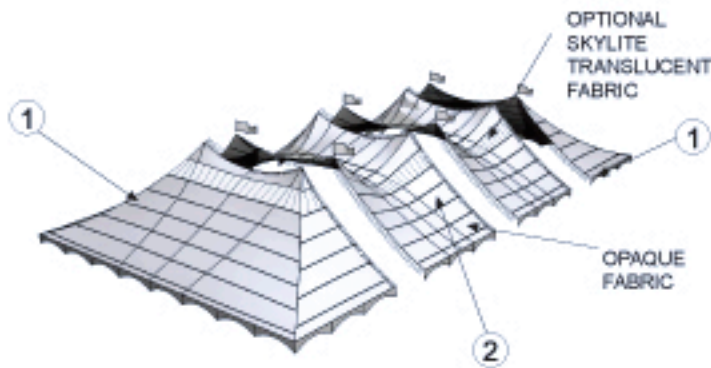

Tents for your Events

PEAK POLE TENT

PPT80X

Elegant, Dramatic, Beautiful
STRONG and STABLE

A great solution for large functions of all types, combining the nostalgic appeal of old-fashioned circus big tops with the advantages of modern technology. Peak Pole Tents may be joined with Peak Marquees using interchangeable side poles, gutters, and walls. Length can be varied by adding or removing mid sections.

Models available include the 30x, 40x, 60x, and 90x.

MODEL PPT80X

PEAK POLE TENT

	A	B	C	D
8' SIDEPOLE	25'	8'	6'-7'	28'
10' SIDEPOLE	27'	10'	8'-9'	30'

			ASSEMBLY #	70784	70775	70777	14497
PART			PART #	80X60	80X90	80X120	ADD'L 30' MID
①	TOP END 80'X30'	12381	WEIGHT lb (kg)	516 (234.2)	2	2	-
②	TOP MID 80'X30'	12382		553 (250.8)	-	1	2
③	CENTERPOLE 30' ASSEMBLY	11551		154 (70.0)	2	4	6
④	FLAGPOLE	10782		2.4 (1.1)	2	4	6
⑤	DOLLY, CENTERPOLE	11103		46 (21.0)	2	2	2
⑥	SIDE POLE	ALUM 2.5"X 8'	10884	11 (5.0)	28	34	40
		ALUM 2.5"X10'	11764	3.3 (1.5)			
⑦	GUYING	RATCHET WEBBING (HOOK)	12065	3.3 (1.5)	50	62	74
		RATCHET WEBBING (LOOP)	11145				
⑧	STAKEBAR	ANGLE	12239	5.1 (2.3)	36	42	48
⑨	STAKES	1"X42" TRIBAR	11053	9.2 (4.2)	108	126	144
			WEIGHT lb (kg)	3503 (1589)	4771 (2164)	6038 (2739)	1261 (572)