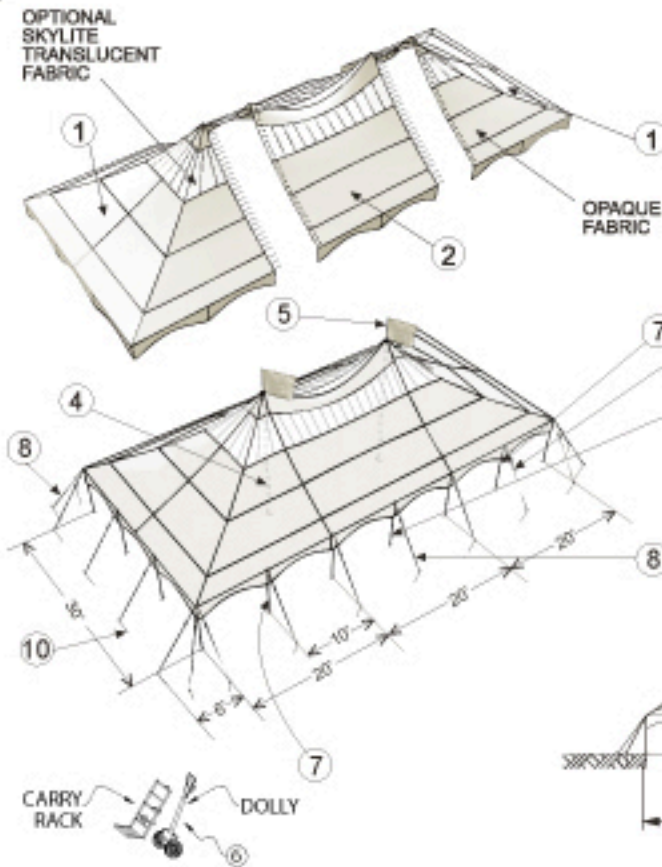

1" X 42"

11053

7/8" X 34"

10663

IMPORTANT:

EACH INSTALLATION SITE MUST BE EVALUATED AND THE PROPER SECURING METHOD DETERMINED BY THE INSTALLER. SITE CONDITIONS MAY REQUIRE ANCHORAGE DIFFERENT FROM WHAT IS SUGGESTED HERE.

DOLLY with RACK

11103

QUICK PIN
4062

DOLLY
11846

RACK
11805

RACK ATTACHES TO DOLLY FOR EASY SITE HANDLING OF FABRIC BUNDLES AND POLES

Peak Pole Tent®

Elegant, Dramatic, Beautiful

STRONG and STABLE

MODEL PPT30X PEAK POLE TENT

GUYING WITH WEBBING AND RATCHETS FOR MORE ACCURATE FABRIC PRESTRES

SIDE POLES AND WALLS ARE INTERCHANGEABLE WITH WSSL PEAK MARQUEE TENT

		ASSEMBLY #	11733	11732	70801	11734	11735	
PART		PART #	WEIGHT lb (kg)	30X40	30X90	30X100	ADD'L 20' MID	ADD'L 30' MID
①	TOP END 30'X20'	11736	114 (51.7)	2	2	2	-	-
②	TOP MID 30'X20'	11737	120 (54.5)	-	1	-	1	-
③	TOP MID 30'X30'	11738	166 (75.5)	-	1	2	-	1
④	CENTERPOLE	3 PIECE ASSEMBLY	11102	99 (45.0)	1	3	3	1
		5 PIECE ASSEMBLY	11170	112 (51.0)				
⑤	FLAGPOLE	10782	2.4 (1.1)	1	3	3	1	1
⑥	DOLLY, CENTERPOLE	11103	46 (21.0)	1	1	1	-	-
⑦	SIDE POLE ALUM 2.5"X 8"	10884	11 (5.0)	14	24	26	4	6
⑧	GUYING	RATCHET WEBBING (HOOK)	12065	3.3 (1.5)	22	34	34	4
		RATCHET WEBBING (LOOP)	11145					
⑩	STAKES 1"X42" TRIBAR	11053	9.2 (4.2)	22	34	34	4	6
			WEIGHT lb (kg)	990 (449)	1872 (849)	1949 (884)	373 (169)	481 (218)