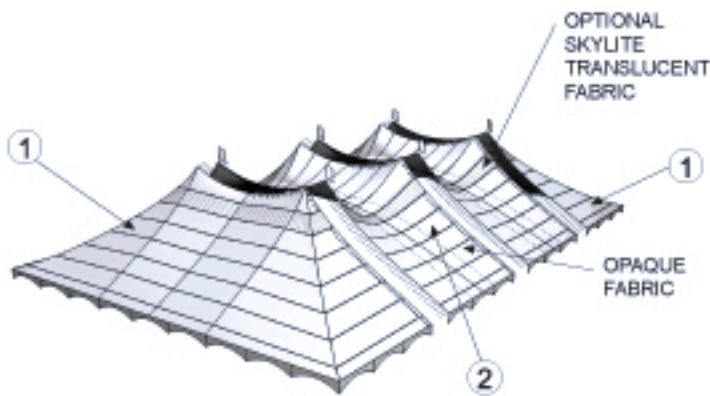

Tents for your Events

PEAK POLE TENT

PPT90X

Elegant, Dramatic, Beautiful
STRONG and STABLE

A great solution for large functions of all types, combining the nostalgic appeal of old-fashioned circus big tops with the advantages of modern technology. Peak Pole Tents may be joined with Peak Marquees using interchangeable side poles, gutters, and walls. Length can be varied by adding or removing mid sections.

Models available include the 30x, 40x, 60x, and 80x.

MODEL PPT90X PEAK POLE TENT

	A	B	C	D
8' SIDEPOLE	30'	8'	6'-7'	33'
10' SIDEPOLE	32'	10'	8'-9'	35'

			ASSEMBLY #	11553	11843	11844	11552	
PART			WEIGHT lb (kg)	90X60	90X90	90X120	ADD'L 30' MID	
①	TOP END 90'X30'	11549	413 (187.7)	2	2	2	-	
②	TOP MID 90'X30'	11550	420 (190.9)	-	1	2	1	
③	CENTERPOLE 30' ASSEMBLY	11551	154 (70.0)	2	4	6	2	
④	FLAGPOLE	10782	2.4 (1.1)	2	4	6	2	
⑤	DOLLY, CENTERPOLE	11103	46 (21.0)	2	2	2	-	
⑥	SIDE POLE	ALUM 2.5"X 8'	10884	11 (5.0)	30	36	42	6
		ALUM 2.5"X10'	11764	3.3 (1.5)				
⑦	GUYING	RATCHET WEBBING (HOOK)	12065	3.3 (1.5)	52	62	76	12
		RATCHET WEBBING (LOOP)	11145					
⑧	STAKEBAR ANGLE	12239	5.1 (2.3)	38	44	50	6	
⑨	STAKES 1"X42" TRIBAR	11053	9.2 (4.2)	114	132	150	18	
WEIGHT lb (kg)				3676 (1667.3)	5082 (2305.2)	6376 (2892.2)	1285 (582.8)	