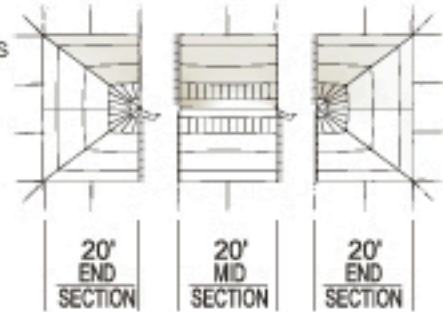

1" X 42"

11053

7/8" X 34"

10663

IMPORTANT:

EACH INSTALLATION SITE MUST BE EVALUATED AND THE PROPER SECURING METHOD DETERMINED BY THE INSTALLER. SITE CONDITIONS MAY REQUIRE ANCHORAGE DIFFERENT FROM WHAT IS SUGGESTED HERE.

STRONG and STABLE

MODEL PPT30X PEAK POLE TENT

GUYING WITH WEBBING AND RATCHETS FOR MORE ACCURATE FABRIC PRESTRES

SIDE POLES AND WALLS ARE INTERCHANGEABLE WITH WSSL PEAK MARQUEE TENT

		ASSEMBLY #	11733	11732	70801	11734	11735	
PART		PART #	WEIGHT lb (kg)	30X40	30X90	30X100	ADD'L 20' MID	ADD'L 30' MID
①	TOP END 30'X20'	11736	114 (51.7)	2	2	2	-	-
②	TOP MID 30'X20'	11737	120 (54.5)	-	1	-	1	-
③	TOP MID 30'X30'	11738	166 (75.5)	-	1	2	-	1
④	CENTERPOLE	3 PIECE ASSEMBLY	11102	99 (45.0)	1	3	3	1
		5 PIECE ASSEMBLY	11170	112 (51.0)				
⑤	FLAGPOLE	10782	2.4 (1.1)	1	3	3	1	1
⑥	DOLLY, CENTERPOLE	11103	46 (21.0)	1	1	1	-	-
⑦	SIDE POLE ALUM 2.5"X 8"	10884	11 (5.0)	14	24	26	4	6
⑧	GUYING	RATCHET WEBBING (HOOK)	12065	3.3 (1.5)	22	34	34	4
		RATCHET WEBBING (LOOP)	11145					
⑩	STAKES 1"X42" TRIBAR	11053	9.2 (4.2)	22	34	34	4	6
			WEIGHT lb (kg)	990 (449)	1872 (849)	1949 (884)	373 (169)	481 (218)