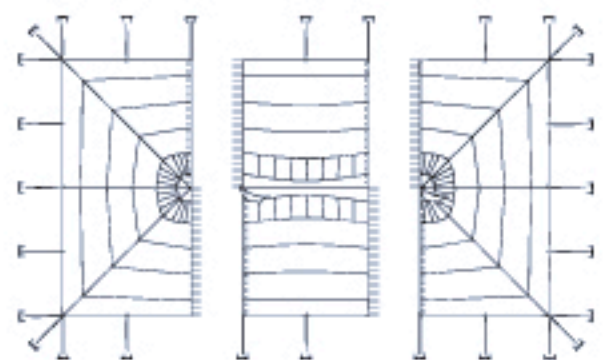

Models available include the 30x, 60x, 80x, and 90x.

MODEL PPT40X

PEAK POLE TENT

GUYING WITH WEBBING AND RATCHETS FOR MORE ACCURATE FABRIC PRESTRESS

	A	B	C	D
8' SIDEPOLE	25'	8'	6'-7'	28'
10' SIDEPOLE	27'	10'	8'-9'	30'

			ASSEMBLY #	20016	20018	20019	20006	20017
PART	PART #	WEIGHT lb (kg)	40X40	40X60	40X80	40X100	ADD'L 20' MID	
① TOP END 40'X20'	11076	184.3 (86.6)	2	2	2	2	-	
② TOP MID 40'X20'	11077	198.8 (90.2)	-	1	2	3	1	
③ CENTERPOLE	3 PIECE ASSEMBLY	11102	105 (47.8)	1	2	3	4	1
	5 PIECE ASSEMBLY	11170	119 (54)					
④ FLAGPOLE	10782	2.8 (1.3)	1	2	3	4	1	
⑤ DOLLY, CENTERPOLE	11103	78 (35.5)	1	1	1	1	-	
⑥ SIDE POLE	ALUM 2.5"X 8'	10884	11 (5.0)	16	20	24	28	4
	ALUM 2.5"X10'	11764	12 (5.6)					
⑦ GUYING	RATCHET WEBBING (HOOK)	12065	5 (2.3)	24	28	32	36	4
	RATCHET WEBBING (LOOP)	11145						
⑧ STAKEBAR	ANGLE	12239	7.2 (3.3)	24	28	32	36	4
⑨ STAKES	1"X42" TRIBAR	11053	10.3 (4.7)	48	56	64	72	8
			WEIGHT lb (kg)	1545.4 (701)	2043.7 (927)	2542 (1153)	3042.3 (1380)	398.2 (226)