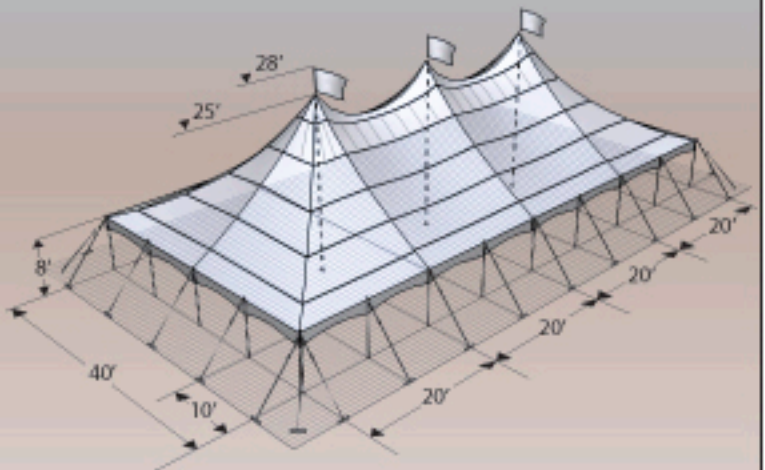

STRONG and STABLE

MODEL PPT30X PEAK POLE TENT

GUYING WITH WEBBING AND RATCHETS FOR MORE ACCURATE FABRIC PRESTRES

SIDE POLES AND WALLS ARE INTERCHANGEABLE WITH WSSL PEAK MARQUEE TENT

		ASSEMBLY #	11733	11732	70801	11734	11735	
PART		PART #	WEIGHT lb (kg)	30X40	30X90	30X100	ADD'L 20' MID	ADD'L 30' MID
①	TOP END 30'X20'	11736	114 (51.7)	2	2	2	-	-
②	TOP MID 30'X20'	11737	120 (54.5)	-	1	-	1	-
③	TOP MID 30'X30'	11738	166 (75.5)	-	1	2	-	1
④	CENTERPOLE	3 PIECE ASSEMBLY	11102	99 (45.0)	1	3	3	1
		5 PIECE ASSEMBLY	11170	112 (51.0)				
⑤	FLAGPOLE	10782	2.4 (1.1)	1	3	3	1	1
⑥	DOLLY, CENTERPOLE	11103	46 (21.0)	1	1	1	-	-
⑦	SIDE POLE ALUM 2.5"X 8"	10884	11 (5.0)	14	24	26	4	6
⑧	GUYING	RATCHET WEBBING (HOOK)	12065	3.3 (1.5)	22	34	34	4
		RATCHET WEBBING (LOOP)	11145					
⑩	STAKES 1"X42" TRIBAR	11053	9.2 (4.2)	22	34	34	4	6
			WEIGHT lb (kg)	990 (449)	1872 (849)	1949 (884)	373 (169)	481 (218)

Tents for your Events

PEAK POLE TENT

PPT40X

Elegant, Dramatic, Beautiful
STRONG and STABLE

A great solution for large functions of all types, combining the nostalgic appeal of old-fashioned circus big tops with the advantages of modern technology. Peak Pole Tents may be joined with Peak Marquees using interchangeable side poles, gutters, and walls. Length can be varied by adding or removing mid sections.