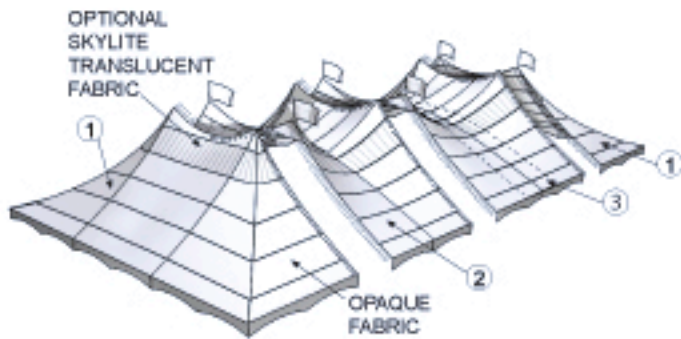

Tents for your Events

PEAK POLE TENT

PPT60X

Elegant, Dramatic, Beautiful
STRONG and STABLE

A great solution for large functions of all types, combining the nostalgic appeal of old-fashioned circus big tops with the advantages of modern technology. Peak Pole Tents may be joined with Peak Marquees using interchangeable side poles, gutters, and walls. Length can be varied by adding or removing mid sections.

Models available include the 30x, 40x, 80x, and 90x.

MODEL PPT60X PEAK POLE TENT

	A	B	C	D
8' SIDEPOLE	25'	8'	6'-7'	28'
10' SIDEPOLE	27'	10'	8'-9'	30'

		ASSEMBLY #	70399	70393	70480	20014	20015		
PART		PART #	WEIGHT lb (kg)	60X40	60X60	60X70	ADD'L 20' MID	ADD'L 30' MID	
①	TOP END 60'X20'	11137	251 (114)	2	2	2	-	-	
②	TOP MID 60'X20'	11138	258 (117)	-	1	-	1	-	
③	TOP MID 60'X30'	11136	381 (173)	-	-	1	-	1	
④	CENTERPOLE	3 PIECE ASSEMBLY	11102	105 (47.8)	2	4	4	2	2
		5 PIECE ASSEMBLY	11170	119 (54)					
⑤	FLAGPOLE	10782	2.8 (1.3)	2	4	4	2	2	
⑥	DOLLY, CENTERPOLE	11103	78 (35.5)	2	2	2	-	-	
⑦	SIDE POLE	ALUM 2.5"X 8'	10884	11 (5.0)	20	24	26	4	6
		ALUM 2.5"X10'	11764	12 (5.6)					
⑧	GUYING	RATCHET WEBBING (HOOK)	12065	5 (2.3)	34	40	42	6	12
		RATCHET WEBBING (LOOP)	11145						
⑨	STAKEBAR	ANGLE	12239	7.2 (3.3)	28	32	34	4	6
⑩	STAKES	1"X42" TRIBAR	11053	10.3 (4.7)	84	96	102	12	18
			WEIGHT lb (kg)	2383 (1081)	3113 (1413)	3347 (1518)	732 (332)	985 (447)	