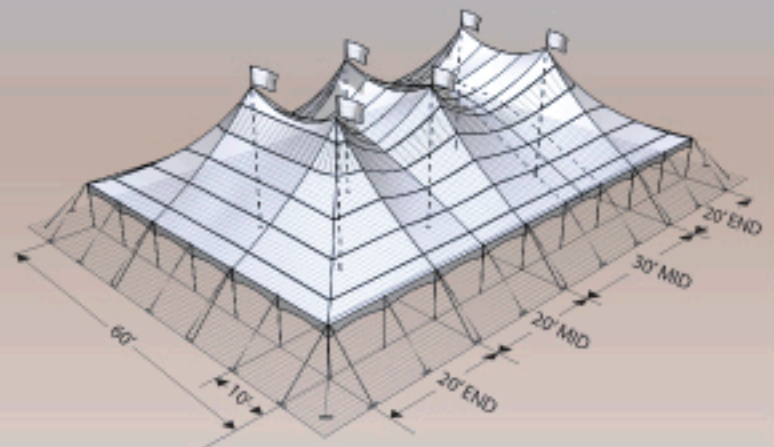

Tents for your Events

PEAK POLE TENT

PPT60X

Elegant, Dramatic, Beautiful
STRONG and STABLE