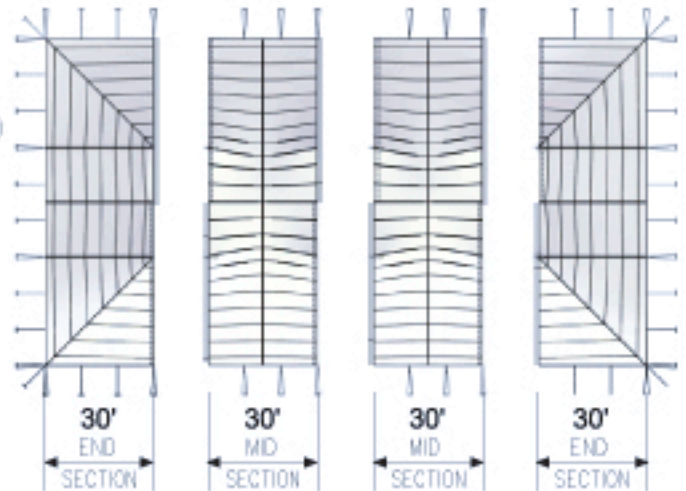

Models available include the 30x, 40x, 60x, and 90x.

MODEL PPT80X

PEAK POLE TENT

	A	B	C	D
8' SIDEPOLE	25'	8'	6'-7'	28'
10' SIDEPOLE	27'	10'	8'-9'	30'

			ASSEMBLY #	70784	70775	70777	14497
PART			PART #	80X60	80X90	80X120	ADD'L 30' MID
①	TOP END 80'X30'	12381	WEIGHT lb (kg)	516 (234.2)	2	2	-
②	TOP MID 80'X30'	12382		553 (250.8)	-	1	2
③	CENTERPOLE 30' ASSEMBLY	11551		154 (70.0)	2	4	6
④	FLAGPOLE	10782		2.4 (1.1)	2	4	6
⑤	DOLLY, CENTERPOLE	11103		46 (21.0)	2	2	2
⑥	SIDE POLE	ALUM 2.5"X 8'	10884	11 (5.0)	28	34	40
		ALUM 2.5"X10'	11764	3.3 (1.5)			
⑦	GUYING	RATCHET WEBBING (HOOK)	12065	3.3 (1.5)	50	62	74
		RATCHET WEBBING (LOOP)	11145				
⑧	STAKEBAR	ANGLE	12239	5.1 (2.3)	36	42	48
⑨	STAKES	1"X42" TRIBAR	11053	9.2 (4.2)	108	126	144
			WEIGHT lb (kg)	3503 (1589)	4771 (2164)	6038 (2739)	1261 (572)

Models available include the 30x, 40x, 60x, and 80x.

MODEL PPT90X PEAK POLE TENT

	A	B	C	D
8' SIDEPOLE	30'	8'	6'-7'	33'
10' SIDEPOLE	32'	10'	8'-9'	35'

			ASSEMBLY #	11553	11843	11844	11552	
PART			WEIGHT lb (kg)	90X60	90X90	90X120	ADD'L 30' MID	
①	TOP END 90'X30'	11549	413 (187.7)	2	2	2	-	
②	TOP MID 90'X30'	11550	420 (190.9)	-	1	2	1	
③	CENTERPOLE 30' ASSEMBLY	11551	154 (70.0)	2	4	6	2	
④	FLAGPOLE	10782	2.4 (1.1)	2	4	6	2	
⑤	DOLLY, CENTERPOLE	11103	46 (21.0)	2	2	2	-	
⑥	SIDE POLE	ALUM 2.5"X 8'	10884	11 (5.0)	30	36	42	6
		ALUM 2.5"X10'	11764	3.3 (1.5)				
⑦	GUYING	RATCHET WEBBING (HOOK)	12065	3.3 (1.5)	52	62	76	12
		RATCHET WEBBING (LOOP)	11145					
⑧	STAKEBAR ANGLE	12239	5.1 (2.3)	38	44	50	6	
⑨	STAKES 1"X42" TRIBAR	11053	9.2 (4.2)	114	132	150	18	
WEIGHT lb (kg)				3676 (1667.3)	5082 (2305.2)	6376 (2892.2)	1285 (582.8)	