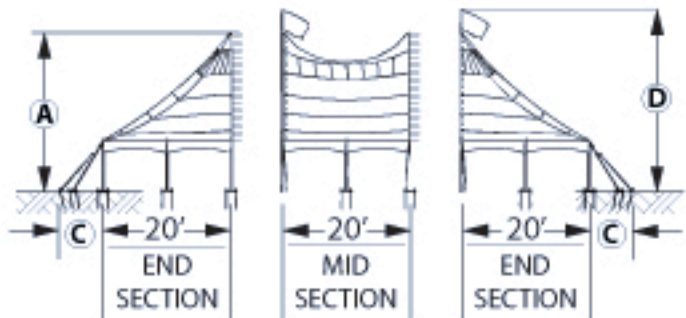

Models available include the 30x, 60x, 80x, and 90x.

MODEL PPT40X

PEAK POLE TENT

GUYING WITH WEBBING AND RATCHETS FOR MORE ACCURATE FABRIC PRESTRESS

	A	B	C	D
8' SIDEPOLE	25'	8'	6'-7'	28'
10' SIDEPOLE	27'	10'	8'-9'	30'

			ASSEMBLY #	20016	20018	20019	20006	20017
PART	PART #	WEIGHT lb (kg)	40X40	40X60	40X80	40X100	ADD'L 20' MID	
① TOP END 40'X20'	11076	184.3 (86.6)	2	2	2	2	-	
② TOP MID 40'X20'	11077	198.8 (90.2)	-	1	2	3	1	
③ CENTERPOLE	3 PIECE ASSEMBLY	11102	105 (47.8)	1	2	3	4	1
	5 PIECE ASSEMBLY	11170	119 (54)					
④ FLAGPOLE	10782	2.8 (1.3)	1	2	3	4	1	
⑤ DOLLY, CENTERPOLE	11103	78 (35.5)	1	1	1	1	-	
⑥ SIDE POLE	ALUM 2.5"X 8'	10884	11 (5.0)	16	20	24	28	4
	ALUM 2.5"X10'	11764	12 (5.6)					
⑦ GUYING	RATCHET WEBBING (HOOK)	12065	5 (2.3)	24	28	32	36	4
	RATCHET WEBBING (LOOP)	11145						
⑧ STAKEBAR	ANGLE	12239	7.2 (3.3)	24	28	32	36	4
⑨ STAKES	1"X42" TRIBAR	11053	10.3 (4.7)	48	56	64	72	8
			WEIGHT lb (kg)	1545.4 (701)	2043.7 (927)	2542 (1153)	3042.3 (1380)	398.2 (226)