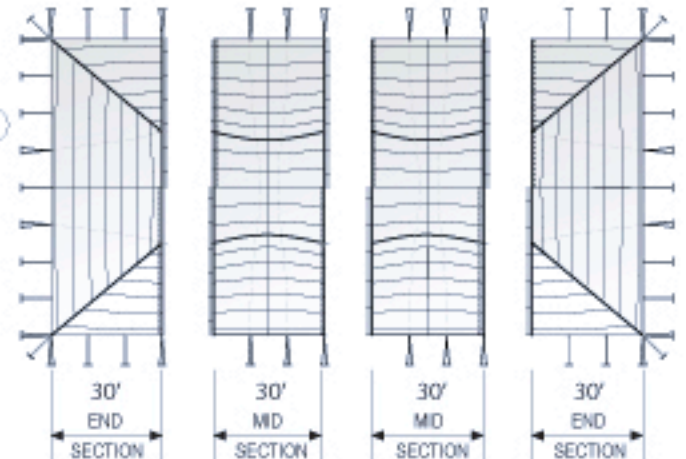

Models available include the 30x, 40x, 60x, and 90x.

MODEL PPT80X

PEAK POLE TENT

	A	B	C	D
8' SIDEPOLE	25'	8'	6'-7'	28'
10' SIDEPOLE	27'	10'	8'-9'	30'

			ASSEMBLY #	70784	70775	70777	14497
PART			PART #	80X60	80X90	80X120	ADD'L 30' MID
①	TOP END 80'X30'	12381	WEIGHT lb (kg)	516 (234.2)	2	2	-
②	TOP MID 80'X30'	12382		553 (250.8)	-	1	2
③	CENTERPOLE 30' ASSEMBLY	11551		154 (70.0)	2	4	6
④	FLAGPOLE	10782		2.4 (1.1)	2	4	6
⑤	DOLLY, CENTERPOLE	11103		46 (21.0)	2	2	2
⑥	SIDE POLE	ALUM 2.5"X 8'	10884	11 (5.0)	28	34	40
		ALUM 2.5"X10'	11764	3.3 (1.5)			
⑦	GUYING	RATCHET WEBBING (HOOK)	12065	3.3 (1.5)	50	62	74
		RATCHET WEBBING (LOOP)	11145				
⑧	STAKEBAR	ANGLE	12239	5.1 (2.3)	36	42	48
⑨	STAKES	1"X42" TRIBAR	11053	9.2 (4.2)	108	126	144
			WEIGHT lb (kg)	3503 (1589)	4771 (2164)	6038 (2739)	1261 (572)