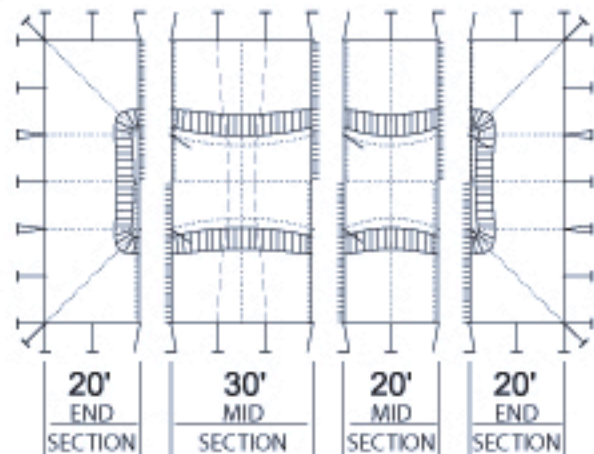

			ASSEMBLY #	20016	20018	20019	20006	20017
PART	PART #	WEIGHT lb (kg)	40X40	40X60	40X80	40X100	ADD'L 20' MID	
① TOP END 40'X20'	11076	184.3 (86.6)	2	2	2	2	-	
② TOP MID 40'X20'	11077	198.8 (90.2)	-	1	2	3	1	
③ CENTERPOLE	3 PIECE ASSEMBLY	11102	105 (47.8)	1	2	3	4	1
	5 PIECE ASSEMBLY	11170	119 (54)					
④ FLAGPOLE	10782	2.8 (1.3)	1	2	3	4	1	
⑤ DOLLY, CENTERPOLE	11103	78 (35.5)	1	1	1	1	-	
⑥ SIDE POLE	ALUM 2.5"X 8'	10884	11 (5.0)	16	20	24	28	4
	ALUM 2.5"X10'	11764	12 (5.6)					
⑦ GUYING	RATCHET WEBBING (HOOK)	12065	5 (2.3)	24	28	32	36	4
	RATCHET WEBBING (LOOP)	11145						
⑧ STAKEBAR	ANGLE	12239	7.2 (3.3)	24	28	32	36	4
⑨ STAKES	1"X42" TRIBAR	11053	10.3 (4.7)	48	56	64	72	8
			WEIGHT lb (kg)	1545.4 (701)	2043.7 (927)	2542 (1153)	3042.3 (1380)	398.2 (226)

Models available include the 30x, 40x, 80x, and 90x.

MODEL PPT60X PEAK POLE TENT

	A	B	C	D
8' SIDEPOLE	25'	8'	6'-7'	28'
10' SIDEPOLE	27'	10'	8'-9'	30'

		ASSEMBLY #	70399	70393	70480	20014	20015		
PART		PART #	WEIGHT lb (kg)	60X40	60X60	60X70	ADD'L 20' MID	ADD'L 30' MID	
①	TOP END 60'X20'	11137	251 (114)	2	2	2	-	-	
②	TOP MID 60'X20'	11138	258 (117)	-	1	-	1	-	
③	TOP MID 60'X30'	11136	381 (173)	-	-	1	-	1	
④	CENTERPOLE	3 PIECE ASSEMBLY	11102	105 (47.8)	2	4	4	2	2
		5 PIECE ASSEMBLY	11170	119 (54)					
⑤	FLAGPOLE	10782	2.8 (1.3)	2	4	4	2	2	
⑥	DOLLY, CENTERPOLE	11103	78 (35.5)	2	2	2	-	-	
⑦	SIDE POLE	ALUM 2.5"X 8'	10884	11 (5.0)	20	24	26	4	6
		ALUM 2.5"X10'	11764	12 (5.6)					
⑧	GUYING	RATCHET WEBBING (HOOK)	12065	5 (2.3)	34	40	42	6	12
		RATCHET WEBBING (LOOP)	11145						
⑨	STAKEBAR	ANGLE	12239	7.2 (3.3)	28	32	34	4	6
⑩	STAKES	1"X42" TRIBAR	11053	10.3 (4.7)	84	96	102	12	18
			WEIGHT lb (kg)	2383 (1081)	3113 (1413)	3347 (1518)	732 (332)	985 (447)	