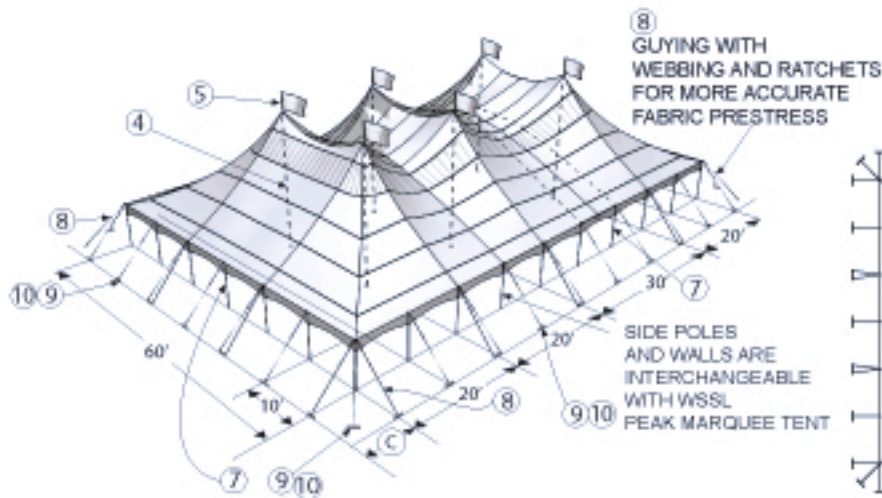

Tents for your Events

PEAK POLE TENT

PPT60X

Elegant, Dramatic, Beautiful
STRONG and STABLE

A great solution for large functions of all types, combining the nostalgic appeal of old-fashioned circus big tops with the advantages of modern technology. Peak Pole Tents may be joined with Peak Marquees using interchangeable side poles, gutters, and walls. Length can be varied by adding or removing mid sections.

Models available include the 30x, 40x, 80x, and 90x.

MODEL PPT60X PEAK POLE TENT

	A	B	C	D
8' SIDEPOLE	25'	8'	6'-7'	28'
10' SIDEPOLE	27'	10'	8'-9'	30'

		ASSEMBLY #	70399	70393	70480	20014	20015		
PART		PART #	WEIGHT lb (kg)	60X40	60X60	60X70	ADD'L 20' MID	ADD'L 30' MID	
①	TOP END 60'X20'	11137	251 (114)	2	2	2	-	-	
②	TOP MID 60'X20'	11138	258 (117)	-	1	-	1	-	
③	TOP MID 60'X30'	11136	381 (173)	-	-	1	-	1	
④	CENTERPOLE	3 PIECE ASSEMBLY	11102	105 (47.8)	2	4	4	2	2
		5 PIECE ASSEMBLY	11170	119 (54)					
⑤	FLAGPOLE	10782	2.8 (1.3)	2	4	4	2	2	
⑥	DOLLY, CENTERPOLE	11103	78 (35.5)	2	2	2	-	-	
⑦	SIDE POLE	ALUM 2.5"X 8'	10884	11 (5.0)	20	24	26	4	6
		ALUM 2.5"X10'	11764	12 (5.6)					
⑧	GUYING	RATCHET WEBBING (HOOK)	12065	5 (2.3)	34	40	42	6	12
		RATCHET WEBBING (LOOP)	11145						
⑨	STAKEBAR	ANGLE	12239	7.2 (3.3)	28	32	34	4	6
⑩	STAKES	1"X42" TRIBAR	11053	10.3 (4.7)	84	96	102	12	18
			WEIGHT lb (kg)	2383 (1081)	3113 (1413)	3347 (1518)	732 (332)	985 (447)	