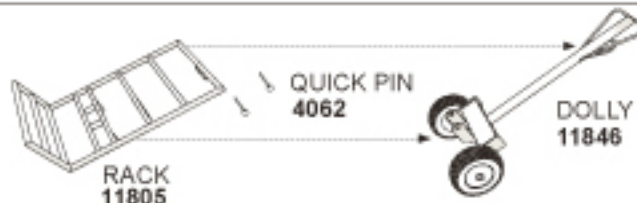

DOLLY with RACK

11103

QUICK PIN
4062

DOLLY
11846

RACK
11805

RACK ATTACHES TO DOLLY FOR EASY SITE HANDLING OF FABRIC BUNDLES AND POLES