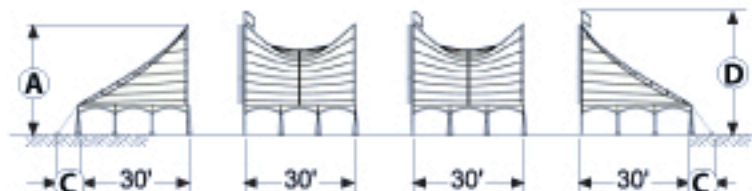

Models available include the 30x, 40x, 60x, and 90x.

MODEL PPT80X

PEAK POLE TENT

	A	B	C	D
8' SIDEPOLE	25'	8'	6'-7'	28'
10' SIDEPOLE	27'	10'	8'-9'	30'

			ASSEMBLY #	70784	70775	70777	14497
PART			PART #	80X60	80X90	80X120	ADD'L 30' MID
①	TOP END 80'X30'	12381	WEIGHT lb (kg)	516 (234.2)	2	2	-
②	TOP MID 80'X30'	12382		553 (250.8)	-	1	2
③	CENTERPOLE 30' ASSEMBLY	11551		154 (70.0)	2	4	6
④	FLAGPOLE	10782		2.4 (1.1)	2	4	6
⑤	DOLLY, CENTERPOLE	11103		46 (21.0)	2	2	2
⑥	SIDE POLE	ALUM 2.5"X 8'	10884	11 (5.0)	28	34	40
		ALUM 2.5"X10'	11764	3.3 (1.5)			
⑦	GUYING	RATCHET WEBBING (HOOK)	12065	3.3 (1.5)	50	62	74
		RATCHET WEBBING (LOOP)	11145				
⑧	STAKEBAR	ANGLE	12239	5.1 (2.3)	36	42	48
⑨	STAKES	1"X42" TRIBAR	11053	9.2 (4.2)	108	126	144
			WEIGHT lb (kg)	3503 (1589)	4771 (2164)	6038 (2739)	1261 (572)

Models available include the 30x, 40x, 60x, and 80x.

MODEL PPT90X PEAK POLE TENT

	A	B	C	D
8' SIDEPOLE	30'	8'	6'-7'	33'
10' SIDEPOLE	32'	10'	8'-9'	35'

			ASSEMBLY #	11553	11843	11844	11552	
PART			WEIGHT lb (kg)	90X60	90X90	90X120	ADD'L 30' MID	
①	TOP END 90'X30'	11549	413 (187.7)	2	2	2	-	
②	TOP MID 90'X30'	11550	420 (190.9)	-	1	2	1	
③	CENTERPOLE 30' ASSEMBLY	11551	154 (70.0)	2	4	6	2	
④	FLAGPOLE	10782	2.4 (1.1)	2	4	6	2	
⑤	DOLLY, CENTERPOLE	11103	46 (21.0)	2	2	2	-	
⑥	SIDE POLE	ALUM 2.5"X 8'	10884	11 (5.0)	30	36	42	6
		ALUM 2.5"X10'	11764	3.3 (1.5)				
⑦	GUYING	RATCHET WEBBING (HOOK)	12065	3.3 (1.5)	52	62	76	12
		RATCHET WEBBING (LOOP)	11145					
⑧	STAKEBAR ANGLE	12239	5.1 (2.3)	38	44	50	6	
⑨	STAKES 1"X42" TRIBAR	11053	9.2 (4.2)	114	132	150	18	
WEIGHT lb (kg)				3676 (1667.3)	5082 (2305.2)	6376 (2892.2)	1285 (582.8)	