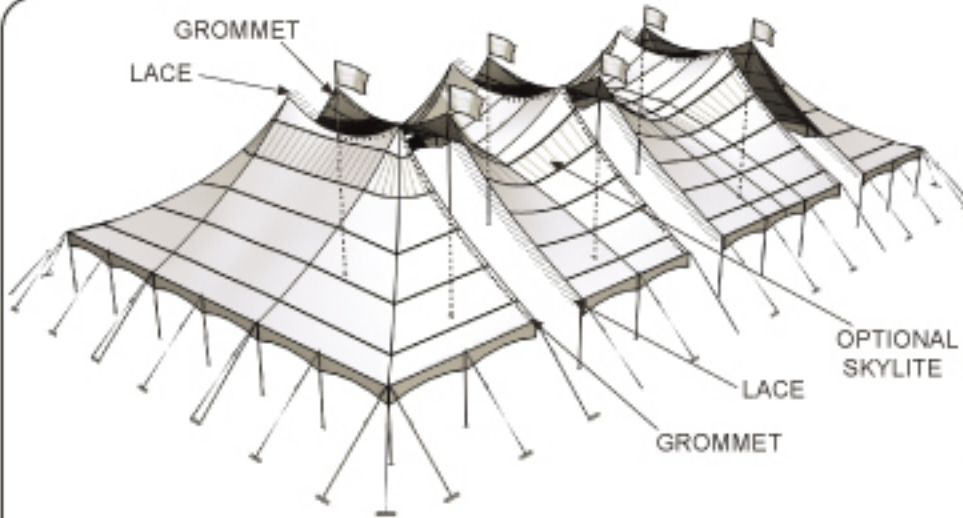

Peak PoleTM Tents

Elegant, Dramatic, Beautiful

STRONG and STABLE

Warner Shelter Systems Limited
Tents and Fabric-Clad Structures

9811 - 44th Street, SE, Calgary, Alberta, Canada T2C 2P7
Phone: (403) 279-7662 or (800) 661-6155; Fax: (403) 236-2633
Website: www.wssl.com • E-mail: warner@wssl.com

Peak POLE Tent Parts

COMMITTED TO
CRAFTSMANSHIP
USING MATERIALS FROM THE USA

MADE IN CANADA

- **FABRIC**
OPAQUE with SKYLITE
16 - 18 oz. vinyl polyester fire retardant
▶ OPAQUE for summer comfort
▶ SKYLITE for natural lighting
- **LACELINES DOUBLE BRAID POLYESTER**
GROMMET/LACING ON EACH SEAM
for easy layout and laceup
- **COMPUTER DESIGNED SMOOTH CURVES**
for elegance and pretensioned stability