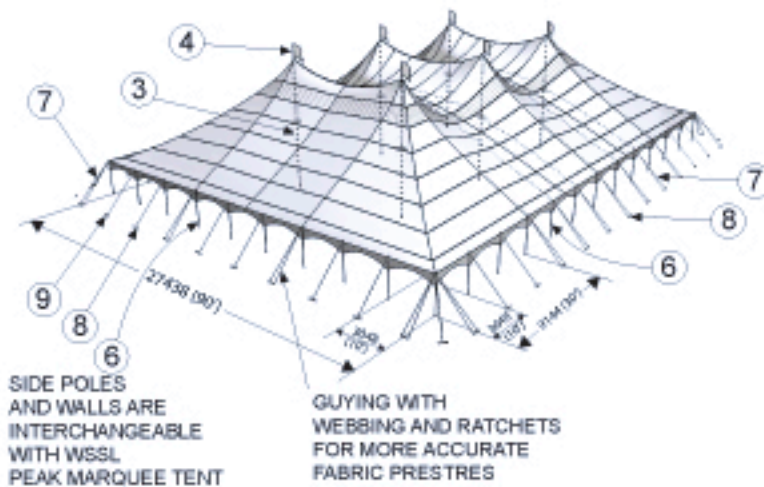

Tents for your Events

PEAK POLE TENT

PPT90X

Elegant, Dramatic, Beautiful
STRONG and STABLE

A great solution for large functions of all types, combining the nostalgic appeal of old-fashioned circus big tops with the advantages of modern technology. Peak Pole Tents may be joined with Peak Marquees using interchangeable side poles, gutters, and walls. Length can be varied by adding or removing mid sections.

Models available include the 30x, 40x, 60x, and 80x.

MODEL PPT90X PEAK POLE TENT

	A	B	C	D
8' SIDEPOLE	30'	8'	6'-7'	33'
10' SIDEPOLE	32'	10'	8'-9'	35'

			ASSEMBLY #	11553	11843	11844	11552	
PART			WEIGHT lb (kg)	90X60	90X90	90X120	ADD'L 30' MID	
①	TOP END 90'X30'	11549	413 (187.7)	2	2	2	-	
②	TOP MID 90'X30'	11550	420 (190.9)	-	1	2	1	
③	CENTERPOLE 30' ASSEMBLY	11551	154 (70.0)	2	4	6	2	
④	FLAGPOLE	10782	2.4 (1.1)	2	4	6	2	
⑤	DOLLY, CENTERPOLE	11103	46 (21.0)	2	2	2	-	
⑥	SIDE POLE	ALUM 2.5"X 8'	10884	11 (5.0)	30	36	42	6
		ALUM 2.5"X10'	11764	3.3 (1.5)				
⑦	GUYING	RATCHET WEBBING (HOOK)	12065	3.3 (1.5)	52	62	76	12
		RATCHET WEBBING (LOOP)	11145					
⑧	STAKEBAR ANGLE	12239	5.1 (2.3)	38	44	50	6	
⑨	STAKES 1"X42" TRIBAR	11053	9.2 (4.2)	114	132	150	18	
WEIGHT lb (kg)				3676 (1667.3)	5082 (2305.2)	6376 (2892.2)	1285 (582.8)	