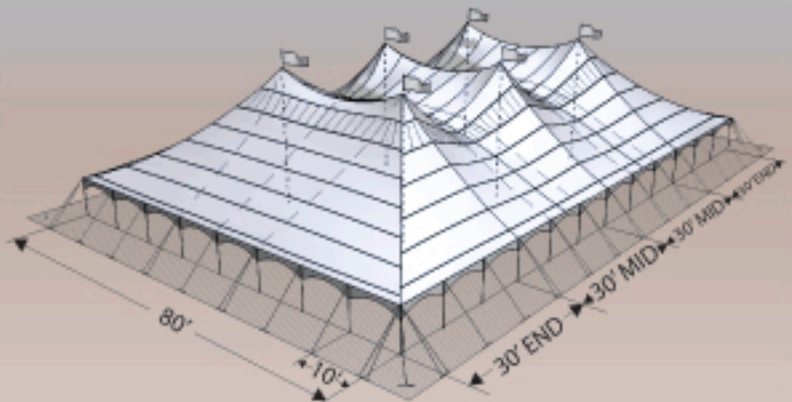

Tents for your Events

PEAK POLE TENT

PPT60X

Elegant, Dramatic, Beautiful
STRONG and STABLE

A great solution for large functions of all types, combining the nostalgic appeal of old-fashioned circus big tops with the advantages of modern technology. Peak Pole Tents may be joined with Peak Marquees using interchangeable side poles, gutters, and walls. Length can be varied by adding or removing mid sections.

Models available include the 30x, 40x, 80x, and 90x.

MODEL PPT60X PEAK POLE TENT

	A	B	C	D
8' SIDEPOLE	25'	8'	6'-7'	28'
10' SIDEPOLE	27'	10'	8'-9'	30'

		ASSEMBLY #	70399	70393	70480	20014	20015		
PART		PART #	WEIGHT lb (kg)	60X40	60X60	60X70	ADD'L 20' MID	ADD'L 30' MID	
①	TOP END 60'X20'	11137	251 (114)	2	2	2	-	-	
②	TOP MID 60'X20'	11138	258 (117)	-	1	-	1	-	
③	TOP MID 60'X30'	11136	381 (173)	-	-	1	-	1	
④	CENTERPOLE	3 PIECE ASSEMBLY	11102	105 (47.8)	2	4	4	2	2
		5 PIECE ASSEMBLY	11170	119 (54)					
⑤	FLAGPOLE	10782	2.8 (1.3)	2	4	4	2	2	
⑥	DOLLY, CENTERPOLE	11103	78 (35.5)	2	2	2	-	-	
⑦	SIDE POLE	ALUM 2.5"X 8'	10884	11 (5.0)	20	24	26	4	6
		ALUM 2.5"X10'	11764	12 (5.6)					
⑧	GUYING	RATCHET WEBBING (HOOK)	12065	5 (2.3)	34	40	42	6	12
		RATCHET WEBBING (LOOP)	11145						
⑨	STAKEBAR	ANGLE	12239	7.2 (3.3)	28	32	34	4	6
⑩	STAKES	1"X42" TRIBAR	11053	10.3 (4.7)	84	96	102	12	18
			WEIGHT lb (kg)	2383 (1081)	3113 (1413)	3347 (1518)	732 (332)	985 (447)	

Tents for your Events

PEAK POLE TENT

PPT80X

Elegant, Dramatic, Beautiful
STRONG and STABLE

A great solution for large functions of all types, combining the nostalgic appeal of old-fashioned circus big tops with the advantages of modern technology. Peak Pole Tents may be joined with Peak Marquees using interchangeable side poles, gutters, and walls. Length can be varied by adding or removing mid sections.