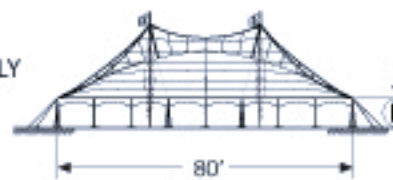

Models available include the 30x, 40x, 60x, and 90x.

MODEL PPT80X

PEAK POLE TENT

	A	B	C	D
8' SIDEPOLE	25'	8'	6'-7'	28'
10' SIDEPOLE	27'	10'	8'-9'	30'

			ASSEMBLY #	70784	70775	70777	14497
PART			PART #	80X60	80X90	80X120	ADD'L 30' MID
①	TOP END 80'X30'	12381	WEIGHT lb (kg)	516 (234.2)	2	2	-
②	TOP MID 80'X30'	12382		553 (250.8)	-	1	2
③	CENTERPOLE 30' ASSEMBLY	11551		154 (70.0)	2	4	6
④	FLAGPOLE	10782		2.4 (1.1)	2	4	6
⑤	DOLLY, CENTERPOLE	11103		46 (21.0)	2	2	2
⑥	SIDE POLE	ALUM 2.5"X 8'	10884	11 (5.0)	28	34	40
		ALUM 2.5"X10'	11764	3.3 (1.5)			
⑦	GUYING	RATCHET WEBBING (HOOK)	12065	3.3 (1.5)	50	62	74
		RATCHET WEBBING (LOOP)	11145				
⑧	STAKEBAR	ANGLE	12239	5.1 (2.3)	36	42	48
⑨	STAKES	1"X42" TRIBAR	11053	9.2 (4.2)	108	126	144
			WEIGHT lb (kg)	3503 (1589)	4771 (2164)	6038 (2739)	1261 (572)

Models available include the 30x, 40x, 60x, and 80x.

MODEL PPT90X PEAK POLE TENT

	A	B	C	D
8' SIDEPOLE	30'	8'	6'-7'	33'
10' SIDEPOLE	32'	10'	8'-9'	35'

			ASSEMBLY #	11553	11843	11844	11552	
PART			WEIGHT lb (kg)	90X60	90X90	90X120	ADD'L 30' MID	
①	TOP END 90'X30'	11549	413 (187.7)	2	2	2	-	
②	TOP MID 90'X30'	11550	420 (190.9)	-	1	2	1	
③	CENTERPOLE 30' ASSEMBLY	11551	154 (70.0)	2	4	6	2	
④	FLAGPOLE	10782	2.4 (1.1)	2	4	6	2	
⑤	DOLLY, CENTERPOLE	11103	46 (21.0)	2	2	2	-	
⑥	SIDE POLE	ALUM 2.5"X 8'	10884	11 (5.0)	30	36	42	6
		ALUM 2.5"X10'	11764	3.3 (1.5)				
⑦	GUYING	RATCHET WEBBING (HOOK)	12065	3.3 (1.5)	52	62	76	12
		RATCHET WEBBING (LOOP)	11145					
⑧	STAKEBAR ANGLE	12239	5.1 (2.3)	38	44	50	6	
⑨	STAKES 1"X42" TRIBAR	11053	9.2 (4.2)	114	132	150	18	
WEIGHT lb (kg)				3676 (1667.3)	5082 (2305.2)	6376 (2892.2)	1285 (582.8)	