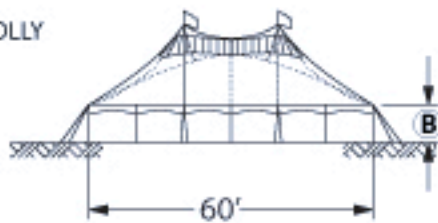

Tents for your Events

PEAK POLE TENT

PPT60X

Elegant, Dramatic, Beautiful
STRONG and STABLE

A great solution for large functions of all types, combining the nostalgic appeal of old-fashioned circus big tops with the advantages of modern technology. Peak Pole Tents may be joined with Peak Marquees using interchangeable side poles, gutters, and walls. Length can be varied by adding or removing mid sections.

Models available include the 30x, 40x, 80x, and 90x.

MODEL PPT60X PEAK POLE TENT

	A	B	C	D
8' SIDEPOLE	25'	8'	6'-7'	28'
10' SIDEPOLE	27'	10'	8'-9'	30'

		ASSEMBLY #	70399	70393	70480	20014	20015		
PART		PART #	WEIGHT lb (kg)	60X40	60X60	60X70	ADD'L 20' MID	ADD'L 30' MID	
①	TOP END 60'X20'	11137	251 (114)	2	2	2	-	-	
②	TOP MID 60'X20'	11138	258 (117)	-	1	-	1	-	
③	TOP MID 60'X30'	11136	381 (173)	-	-	1	-	1	
④	CENTERPOLE	3 PIECE ASSEMBLY	11102	105 (47.8)	2	4	4	2	2
		5 PIECE ASSEMBLY	11170	119 (54)					
⑤	FLAGPOLE	10782	2.8 (1.3)	2	4	4	2	2	
⑥	DOLLY, CENTERPOLE	11103	78 (35.5)	2	2	2	-	-	
⑦	SIDE POLE	ALUM 2.5"X 8'	10884	11 (5.0)	20	24	26	4	6
		ALUM 2.5"X10'	11764	12 (5.6)					
⑧	GUYING	RATCHET WEBBING (HOOK)	12065	5 (2.3)	34	40	42	6	12
		RATCHET WEBBING (LOOP)	11145						
⑨	STAKEBAR	ANGLE	12239	7.2 (3.3)	28	32	34	4	6
⑩	STAKES	1"X42" TRIBAR	11053	10.3 (4.7)	84	96	102	12	18
			WEIGHT lb (kg)	2383 (1081)	3113 (1413)	3347 (1518)	732 (332)	985 (447)	