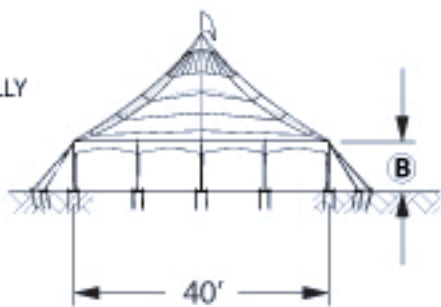

Models available include the 30x, 60x, 80x, and 90x.

MODEL PPT40X

PEAK POLE TENT

GUYING WITH WEBBING AND RATCHETS FOR MORE ACCURATE FABRIC PRESTRESS

	A	B	C	D
8' SIDEPOLE	25'	8'	6'-7'	28'
10' SIDEPOLE	27'	10'	8'-9'	30'

			ASSEMBLY #	20016	20018	20019	20006	20017
PART	PART #	WEIGHT lb (kg)	40X40	40X60	40X80	40X100	ADD'L 20' MID	
① TOP END 40'X20'	11076	184.3 (86.6)	2	2	2	2	-	
② TOP MID 40'X20'	11077	198.8 (90.2)	-	1	2	3	1	
③ CENTERPOLE	3 PIECE ASSEMBLY	11102	105 (47.8)	1	2	3	4	1
	5 PIECE ASSEMBLY	11170	119 (54)					
④ FLAGPOLE	10782	2.8 (1.3)	1	2	3	4	1	
⑤ DOLLY, CENTERPOLE	11103	78 (35.5)	1	1	1	1	-	
⑥ SIDE POLE	ALUM 2.5"X 8'	10884	11 (5.0)	16	20	24	28	4
	ALUM 2.5"X10'	11764	12 (5.6)					
⑦ GUYING	RATCHET WEBBING (HOOK)	12065	5 (2.3)	24	28	32	36	4
	RATCHET WEBBING (LOOP)	11145						
⑧ STAKEBAR	ANGLE	12239	7.2 (3.3)	24	28	32	36	4
⑨ STAKES	1"X42" TRIBAR	11053	10.3 (4.7)	48	56	64	72	8
			WEIGHT lb (kg)	1545.4 (701)	2043.7 (927)	2542 (1153)	3042.3 (1380)	398.2 (226)