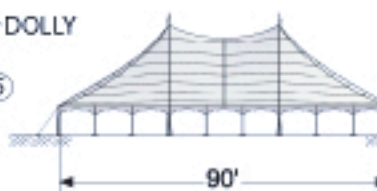

Models available include the 30x, 40x, 60x, and 90x.

MODEL PPT80X

PEAK POLE TENT

	A	B	C	D
8' SIDEPOLE	25'	8'	6'-7'	28'
10' SIDEPOLE	27'	10'	8'-9'	30'

			ASSEMBLY #	70784	70775	70777	14497
PART			PART #	80X60	80X90	80X120	ADD'L 30' MID
①	TOP END 80'X30'	12381	WEIGHT lb (kg)	516 (234.2)	2	2	-
②	TOP MID 80'X30'	12382		553 (250.8)	-	1	2
③	CENTERPOLE 30' ASSEMBLY	11551		154 (70.0)	2	4	6
④	FLAGPOLE	10782		2.4 (1.1)	2	4	6
⑤	DOLLY, CENTERPOLE	11103		46 (21.0)	2	2	2
⑥	SIDE POLE	ALUM 2.5"X 8'	10884	11 (5.0)	28	34	40
		ALUM 2.5"X10'	11764	3.3 (1.5)			
⑦	GUYING	RATCHET WEBBING (HOOK)	12065	3.3 (1.5)	50	62	74
		RATCHET WEBBING (LOOP)	11145				
⑧	STAKEBAR	ANGLE	12239	5.1 (2.3)	36	42	48
⑨	STAKES	1"X42" TRIBAR	11053	9.2 (4.2)	108	126	144
			WEIGHT lb (kg)	3503 (1589)	4771 (2164)	6038 (2739)	1261 (572)

Models available include the 30x, 40x, 60x, and 80x.

MODEL PPT90X PEAK POLE TENT

	A	B	C	D
8' SIDEPOLE	30'	8'	6'-7'	33'
10' SIDEPOLE	32'	10'	8'-9'	35'

			ASSEMBLY #	11553	11843	11844	11552	
PART			WEIGHT lb (kg)	90X60	90X90	90X120	ADD'L 30' MID	
①	TOP END 90'X30'	11549	413 (187.7)	2	2	2	-	
②	TOP MID 90'X30'	11550	420 (190.9)	-	1	2	1	
③	CENTERPOLE 30' ASSEMBLY	11551	154 (70.0)	2	4	6	2	
④	FLAGPOLE	10782	2.4 (1.1)	2	4	6	2	
⑤	DOLLY, CENTERPOLE	11103	46 (21.0)	2	2	2	-	
⑥	SIDE POLE	ALUM 2.5"X 8'	10884	11 (5.0)	30	36	42	6
		ALUM 2.5"X10'	11764	3.3 (1.5)				
⑦	GUYING	RATCHET WEBBING (HOOK)	12065	3.3 (1.5)	52	62	76	12
		RATCHET WEBBING (LOOP)	11145					
⑧	STAKEBAR ANGLE	12239	5.1 (2.3)	38	44	50	6	
⑨	STAKES 1"X42" TRIBAR	11053	9.2 (4.2)	114	132	150	18	
WEIGHT lb (kg)				3676 (1667.3)	5082 (2305.2)	6376 (2892.2)	1285 (582.8)	