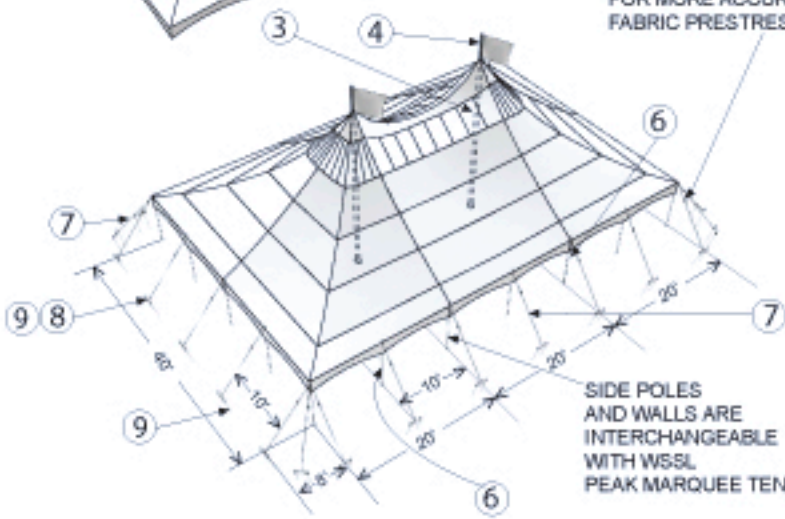

Models available include the 30x, 60x, 80x, and 90x.

MODEL PPT40X

PEAK POLE TENT

GUYING WITH WEBBING AND RATCHETS FOR MORE ACCURATE FABRIC PRESTRESS

	A	B	C	D
8' SIDEPOLE	25'	8'	6'-7'	28'
10' SIDEPOLE	27'	10'	8'-9'	30'

			ASSEMBLY #	20016	20018	20019	20006	20017
PART	PART #	WEIGHT lb (kg)	40X40	40X60	40X80	40X100	ADD'L 20' MID	
① TOP END 40'X20'	11076	184.3 (86.6)	2	2	2	2	-	
② TOP MID 40'X20'	11077	198.8 (90.2)	-	1	2	3	1	
③ CENTERPOLE	3 PIECE ASSEMBLY	11102	105 (47.8)	1	2	3	4	1
	5 PIECE ASSEMBLY	11170	119 (54)					
④ FLAGPOLE	10782	2.8 (1.3)	1	2	3	4	1	
⑤ DOLLY, CENTERPOLE	11103	78 (35.5)	1	1	1	1	-	
⑥ SIDE POLE	ALUM 2.5"X 8'	10884	11 (5.0)	16	20	24	28	4
	ALUM 2.5"X10'	11764	12 (5.6)					
⑦ GUYING	RATCHET WEBBING (HOOK)	12065	5 (2.3)	24	28	32	36	4
	RATCHET WEBBING (LOOP)	11145						
⑧ STAKEBAR	ANGLE	12239	7.2 (3.3)	24	28	32	36	4
⑨ STAKES	1"X42" TRIBAR	11053	10.3 (4.7)	48	56	64	72	8
			WEIGHT lb (kg)	1545.4 (701)	2043.7 (927)	2542 (1153)	3042.3 (1380)	398.2 (226)