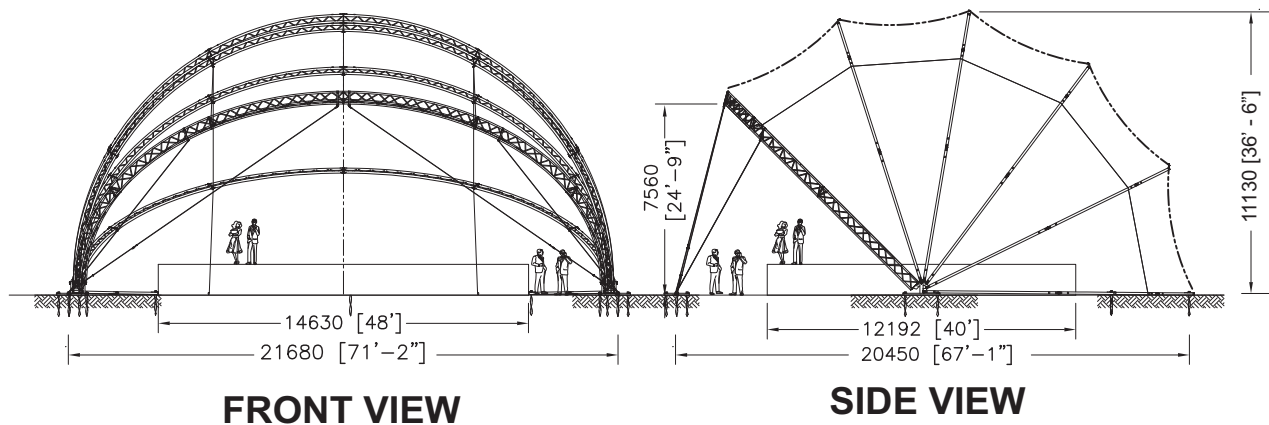

SC 70A

ALL ASSEMBLY DONE AT GROUND LEVEL