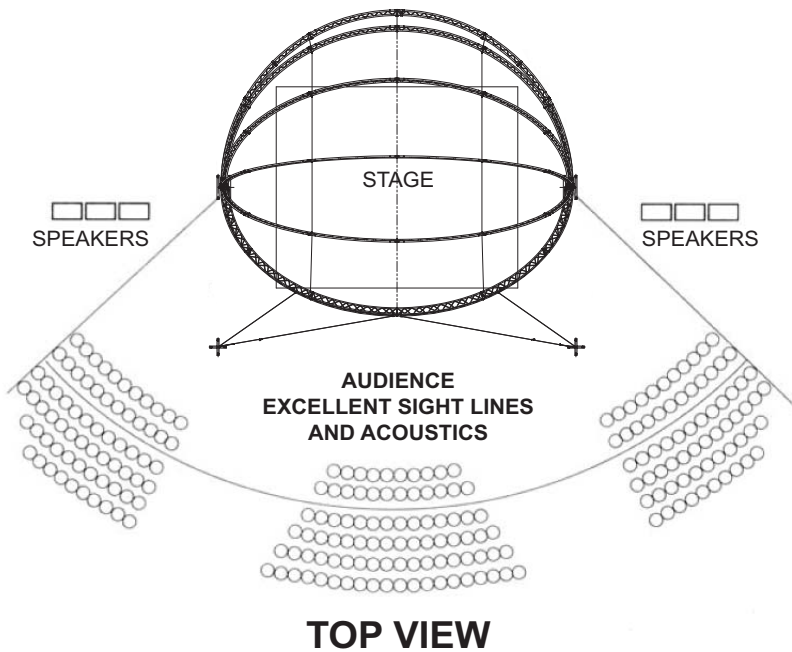

WSSL DOME STAGECOVERS SC 70A

With great acoustics and excellent sight lines, the SC-70A is large enough to accommodate a full orchestra. From music to theatre, WSSL Dome Stagecovers provide a perfect way to showcase outdoor entertainment of every kind. WSSL Dome Stagecovers are quick and easy to setup and take down.

- 60' deep x 70' wide x 36' high, nominal
- accommodates stages as large as 60' x 40' x 4'
- set-up approximately 8 hours with 6 men
- all assembly done at ground level
- shipping: weight 8,000 lbs; dimension 4' x 8' x 20'
- all assembly done at ground level

WSSL DOME STAGECOVERS

- Portable, outdoor stagecovers; graceful, dramatic and strong
- Excellent sight lines
- Great acoustic projection
- Fire retardant, waterproof, vinyl polyester fabric; available in opaque white and various attractive colours
- Solid white or striped colours
- Easy to assemble
- Distinctive curved lines